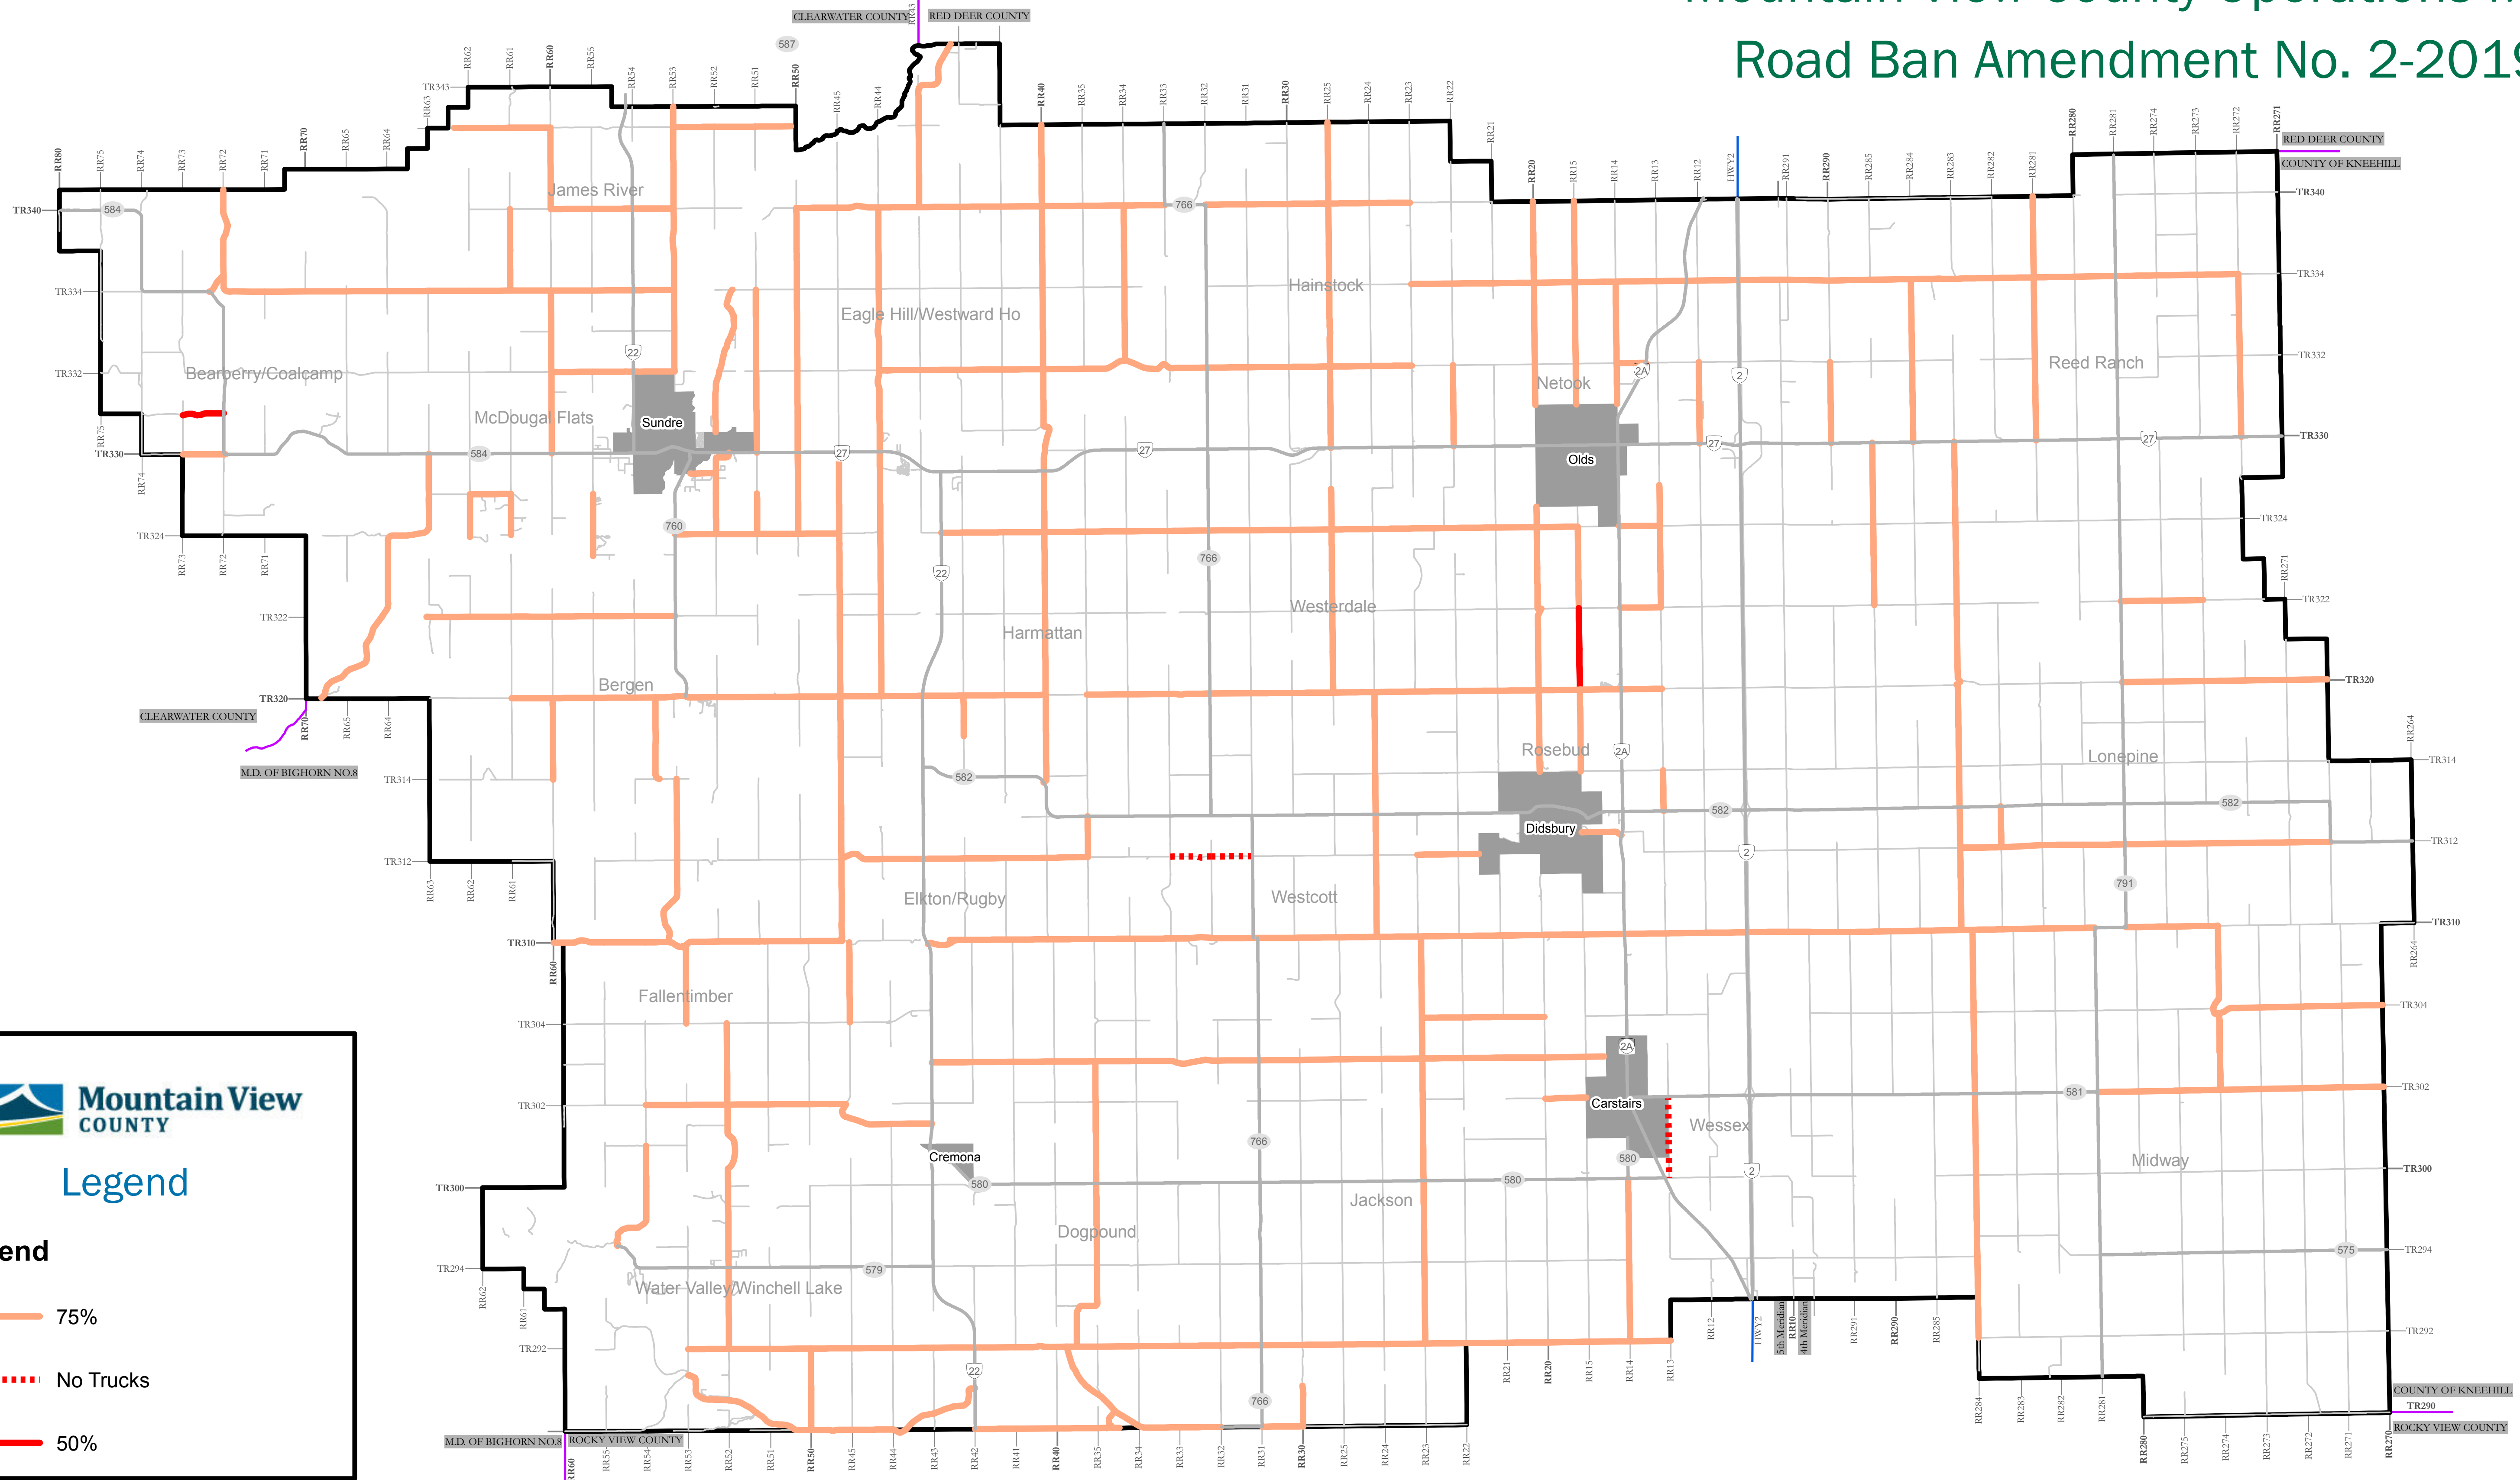

Mountain View County Operations Map

Road Ban Amendment No. 2-2019

Legend

Legend

- 75%
- - - No Trucks
- 50%

NOTE: If this map is different from the Road Ban and Bridge Closure Info List the List will be considered correct.