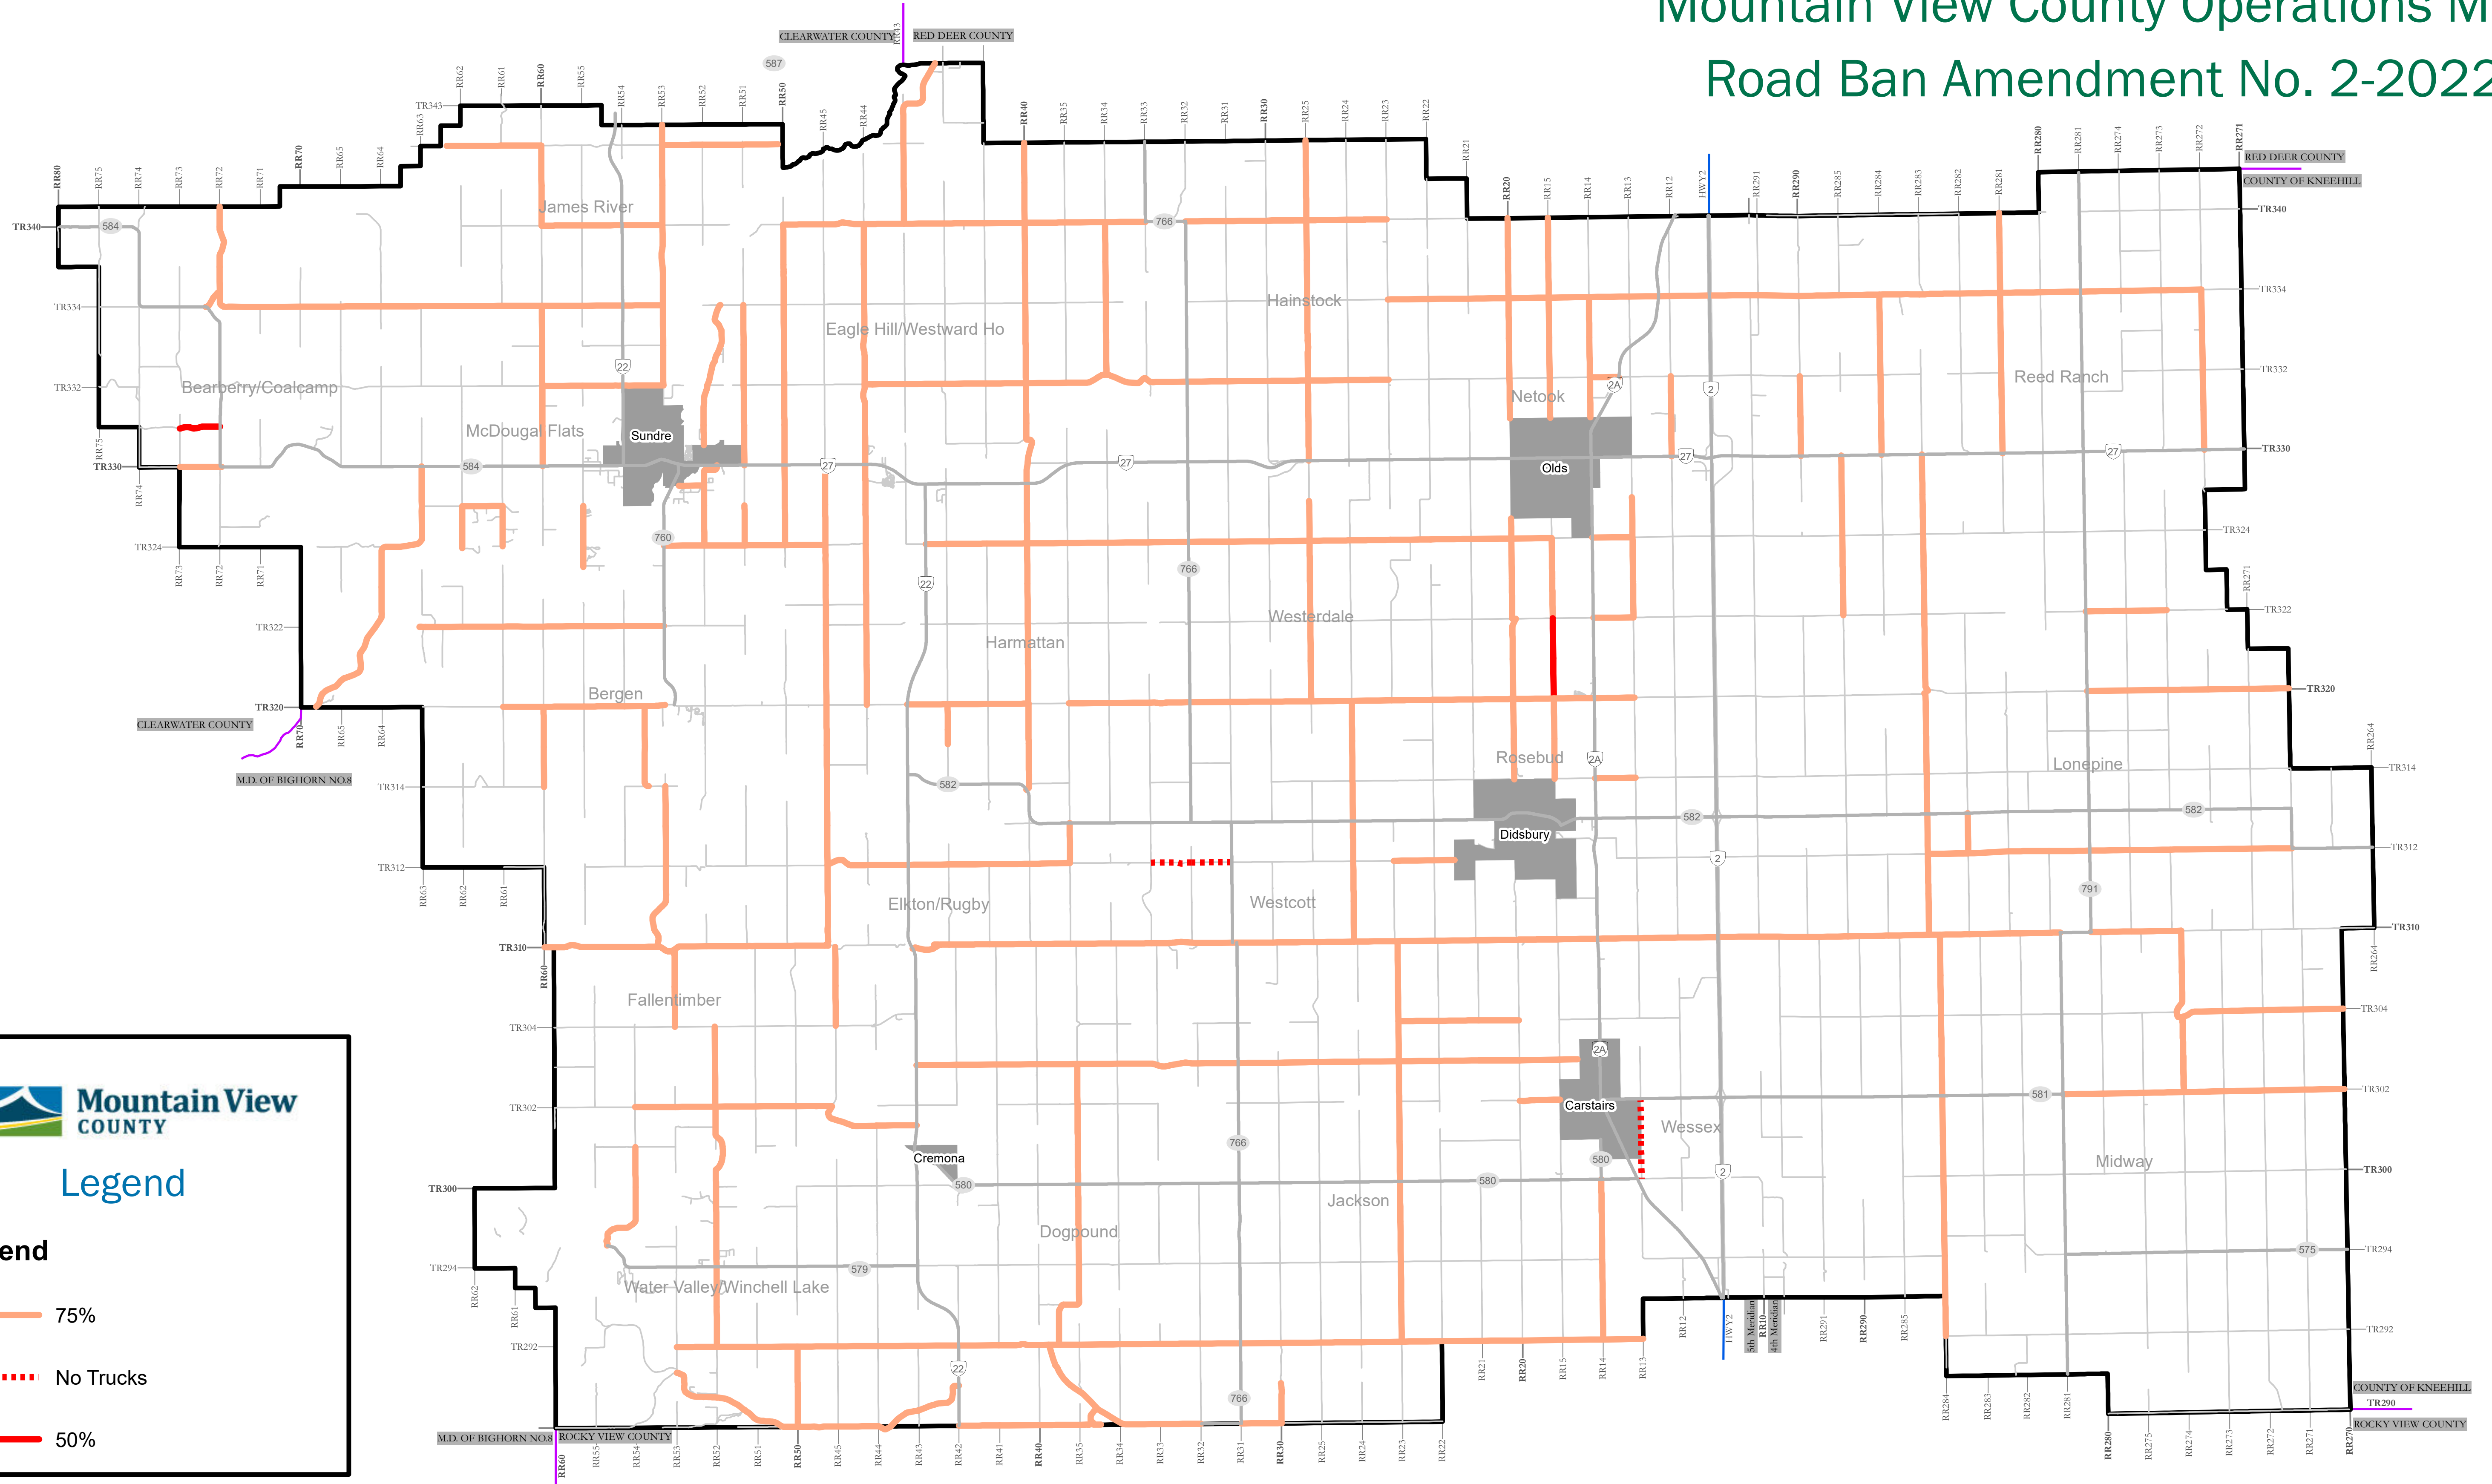

# Mountain View County Operations Map

## Road Ban Amendment No. 2-2022

### Legend

#### Legend

- 75%
- - - No Trucks
- 50%

NOTE: If this map is different from the Road Ban and Bridge Closure Info List the List will be considered correct.