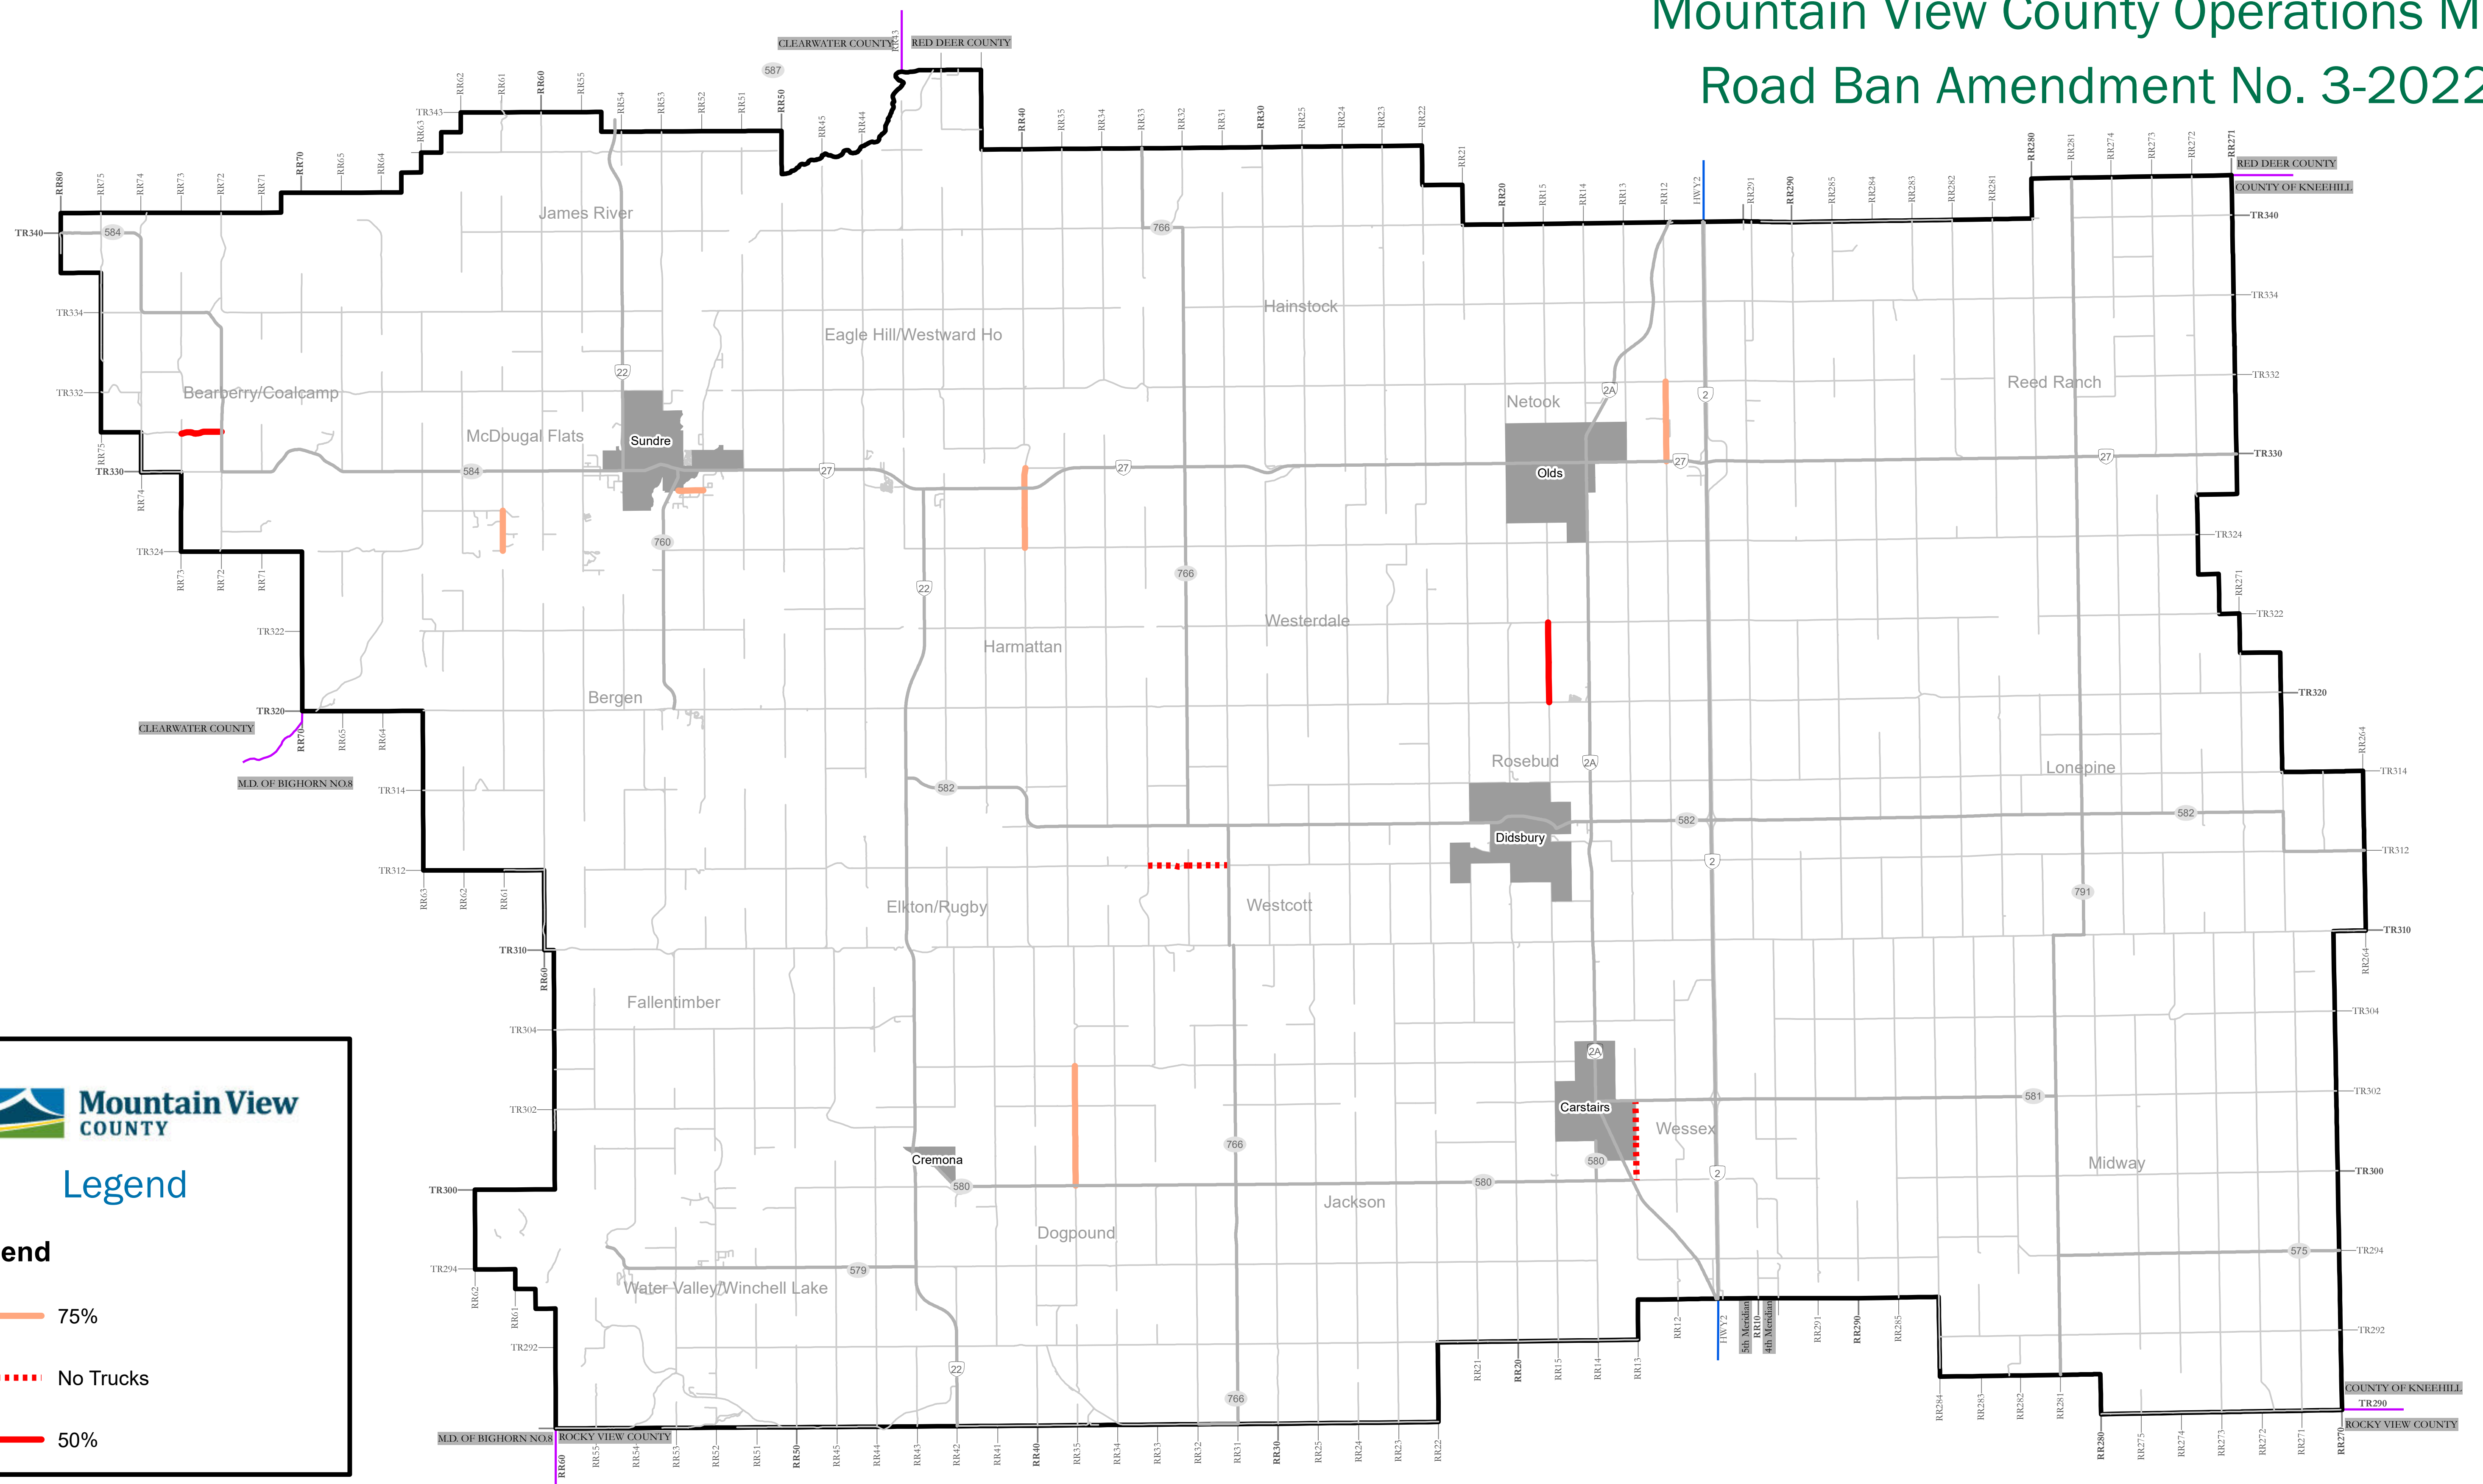

Mountain View County Operations Map

Road Ban Amendment No. 3-2022

Legend

Legend

-  75%
-  No Trucks
-  50%

NOTE: If this map is different from the Road Ban and Bridge Closure Info List the List will be considered correct.