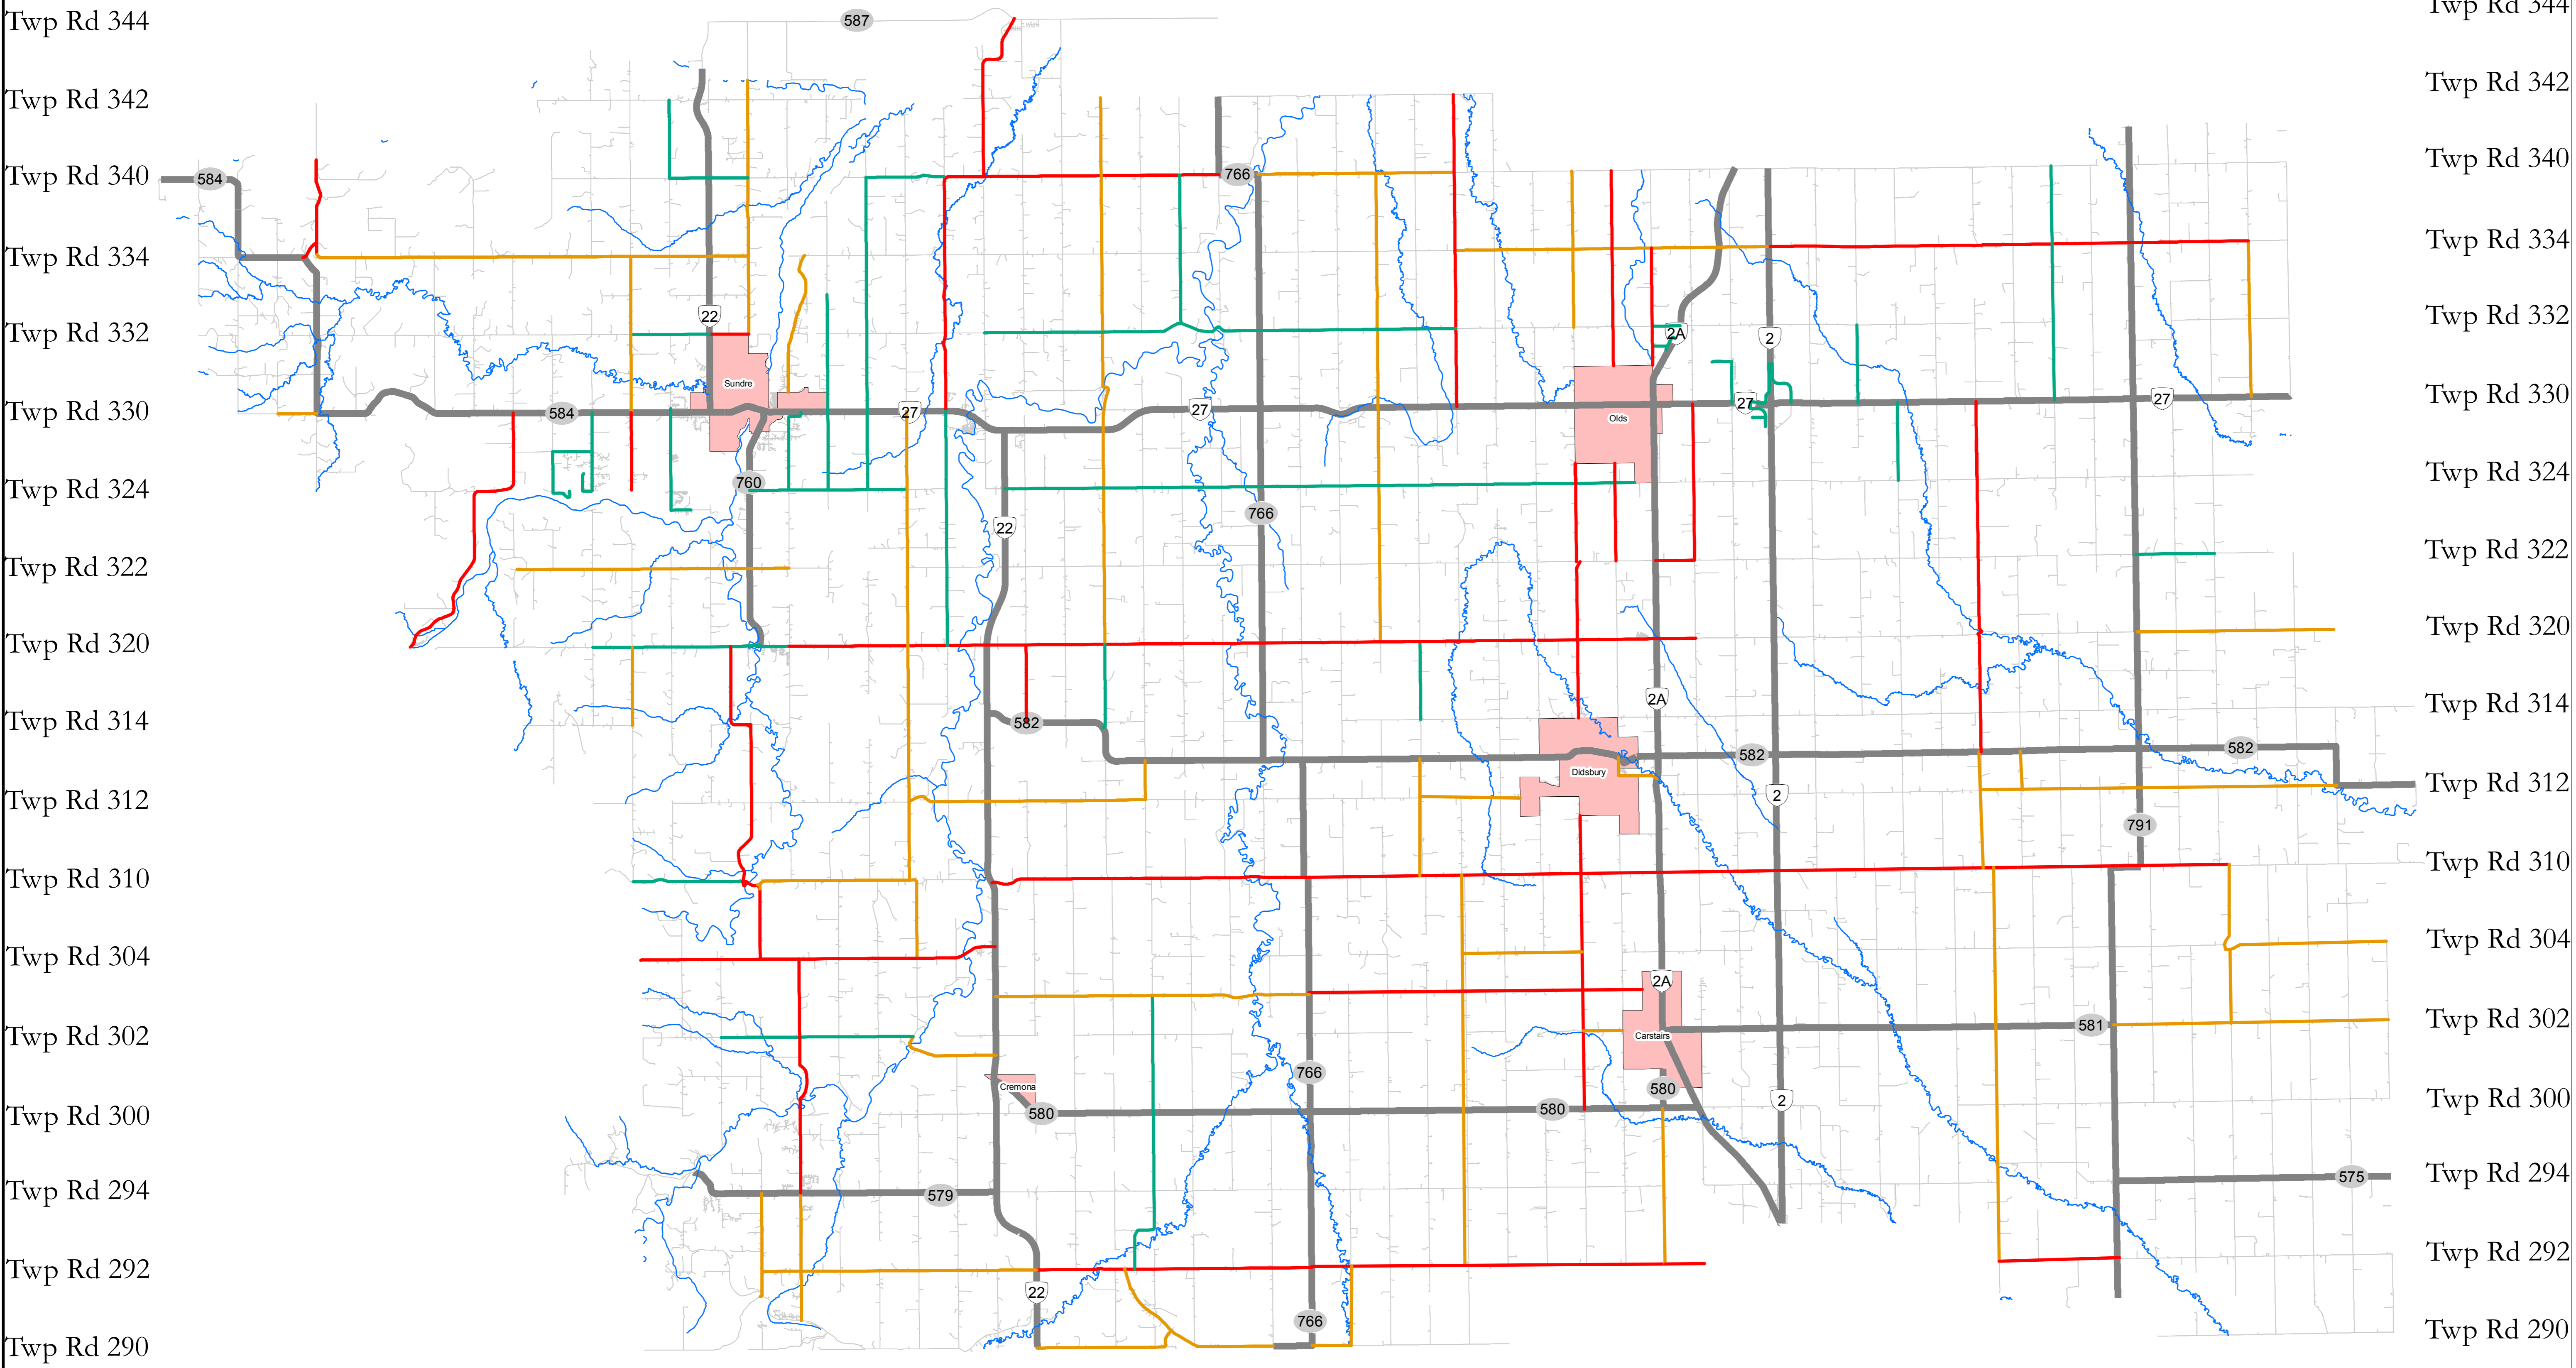

Mountain View COUNTY

Snow Plow Routes

Legend

Snow Plow Routes

- 1 - Major Collector
- 2 - Minor Collector
- 3 - Chip Seal
- Paved Roads and Highways
- Towns/Village
- Roads - Name Label

0 1 2 4 6 8 Kilometers

Scale: 1:130,000

1408 Twp. Rd. 320 / Postal Bag 100,
Didsbury, AB Canada T0M 0W0
T 403.335.3311 F 403.335.9207
Toll Free 1.877.264.9754
www.mountainviewcounty.com

Projection: Transverse_Mercator
NAD_1983_CSRS_10TM_AEP_Resource

Not responsible for errors or omissions

Rge Rd 80
Rge Rd 75
Rge Rd 74
Rge Rd 73
Rge Rd 72
Rge Rd 71
Rge Rd 70
Rge Rd 65
Rge Rd 64
Rge Rd 63
Rge Rd 62
Rge Rd 61
Rge Rd 60
Rge Rd 55
Rge Rd 54
Rge Rd 53
Rge Rd 52
Rge Rd 51
Rge Rd 50
Rge Rd 45
Rge Rd 44
Rge Rd 43
Rge Rd 42
Rge Rd 41
Rge Rd 40
Rge Rd 35
Rge Rd 34
Rge Rd 33
Rge Rd 32
Rge Rd 31
Rge Rd 30
Rge Rd 25
Rge Rd 24
Rge Rd 23
Rge Rd 22
Rge Rd 21
Rge Rd 20
Rge Rd 15
Rge Rd 14
Rge Rd 13
Rge Rd 12
Rge Rd 11
Rge Rd 291
Rge Rd 290
Rge Rd 285
Rge Rd 284
Rge Rd 283
Rge Rd 282
Rge Rd 281
Rge Rd 280
Rge Rd 275
Rge Rd 274
Rge Rd 273
Rge Rd 272
Rge Rd 271
Rge Rd 270

Twp Rd 344
Twp Rd 342
Twp Rd 340
Twp Rd 334
Twp Rd 332
Twp Rd 330
Twp Rd 324
Twp Rd 322
Twp Rd 320
Twp Rd 314
Twp Rd 312
Twp Rd 310
Twp Rd 304
Twp Rd 302
Twp Rd 300
Twp Rd 294
Twp Rd 292
Twp Rd 290

Twp Rd 344
Twp Rd 342
Twp Rd 340
Twp Rd 334
Twp Rd 332
Twp Rd 330
Twp Rd 324
Twp Rd 322
Twp Rd 320
Twp Rd 314
Twp Rd 312
Twp Rd 310
Twp Rd 304
Twp Rd 302
Twp Rd 300
Twp Rd 294
Twp Rd 292
Twp Rd 290

Rge Rd 80
Rge Rd 75
Rge Rd 74
Rge Rd 73
Rge Rd 72
Rge Rd 71
Rge Rd 70
Rge Rd 65
Rge Rd 64
Rge Rd 63
Rge Rd 62
Rge Rd 61
Rge Rd 60
Rge Rd 55
Rge Rd 54
Rge Rd 53
Rge Rd 52
Rge Rd 51
Rge Rd 50
Rge Rd 45
Rge Rd 44
Rge Rd 43
Rge Rd 42
Rge Rd 41
Rge Rd 40
Rge Rd 35
Rge Rd 34
Rge Rd 33
Rge Rd 32
Rge Rd 31
Rge Rd 30
Rge Rd 25
Rge Rd 24
Rge Rd 23
Rge Rd 22
Rge Rd 21
Rge Rd 20
Rge Rd 15
Rge Rd 14
Rge Rd 13
Rge Rd 12
Rge Rd 11
Rge Rd 10
Rge Rd 292
Rge Rd 291
Rge Rd 290
Rge Rd 285
Rge Rd 284
Rge Rd 283
Rge Rd 282
Rge Rd 281
Rge Rd 280
Rge Rd 275
Rge Rd 274
Rge Rd 273
Rge Rd 272
Rge Rd 271
Rge Rd 270