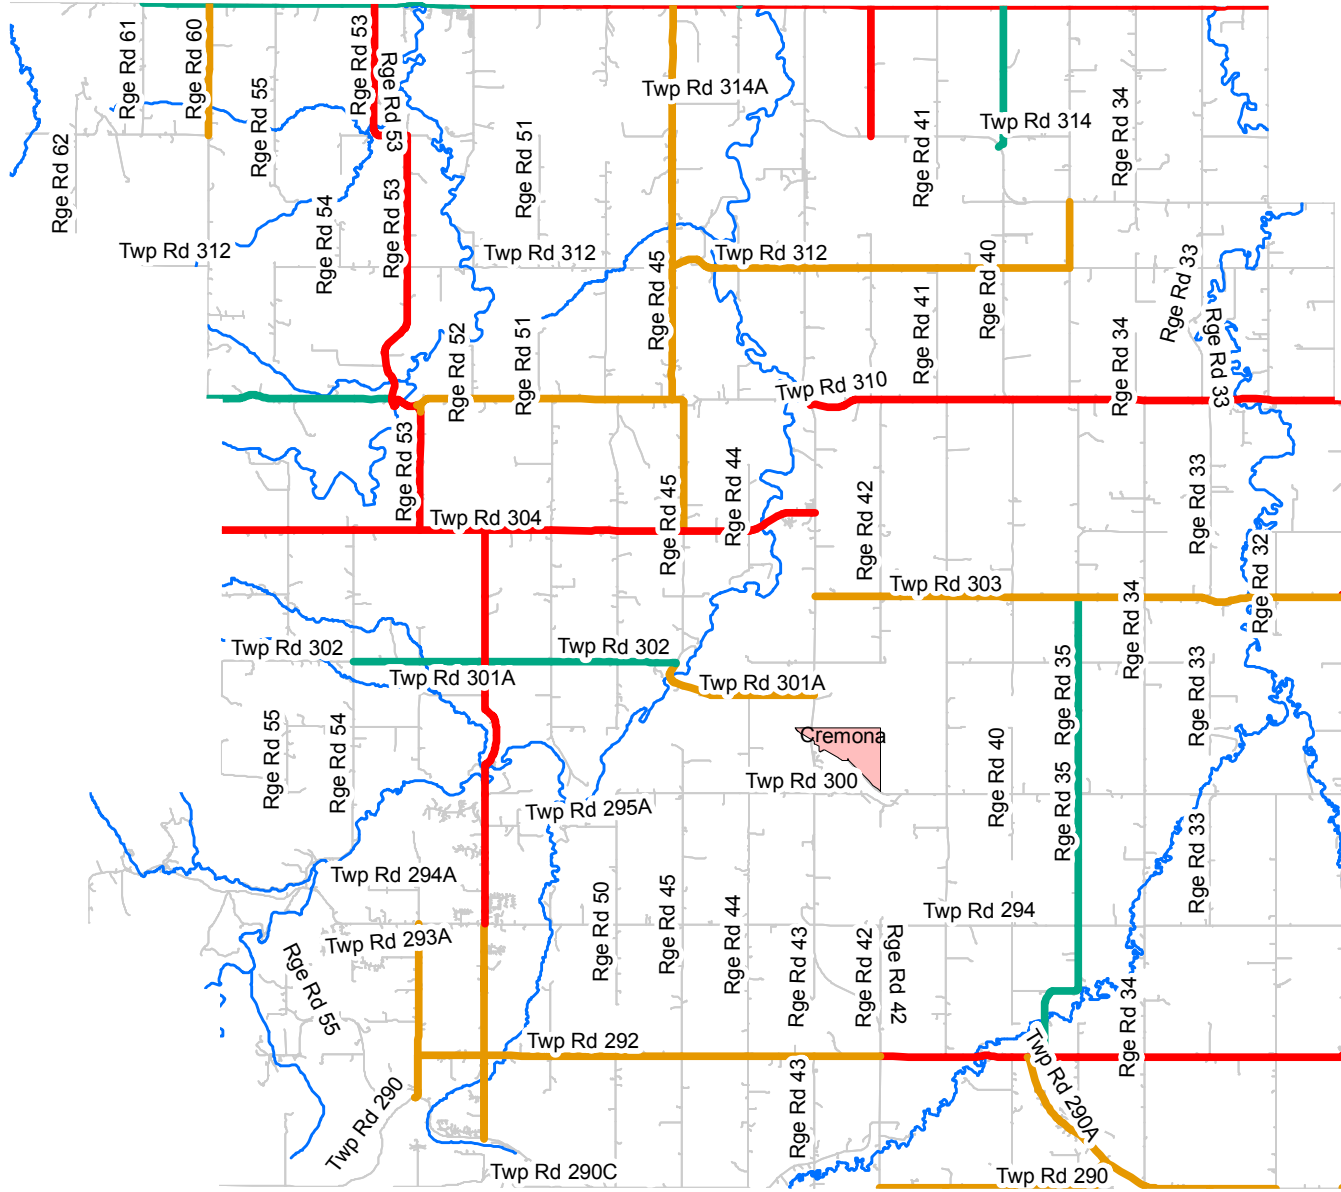

QUADRANT 4 OVERVIEW

Legend

Snow Plow Routes

- 1 - Major Collector
- 2 - Minor Collector
- 3 - Chip Seal