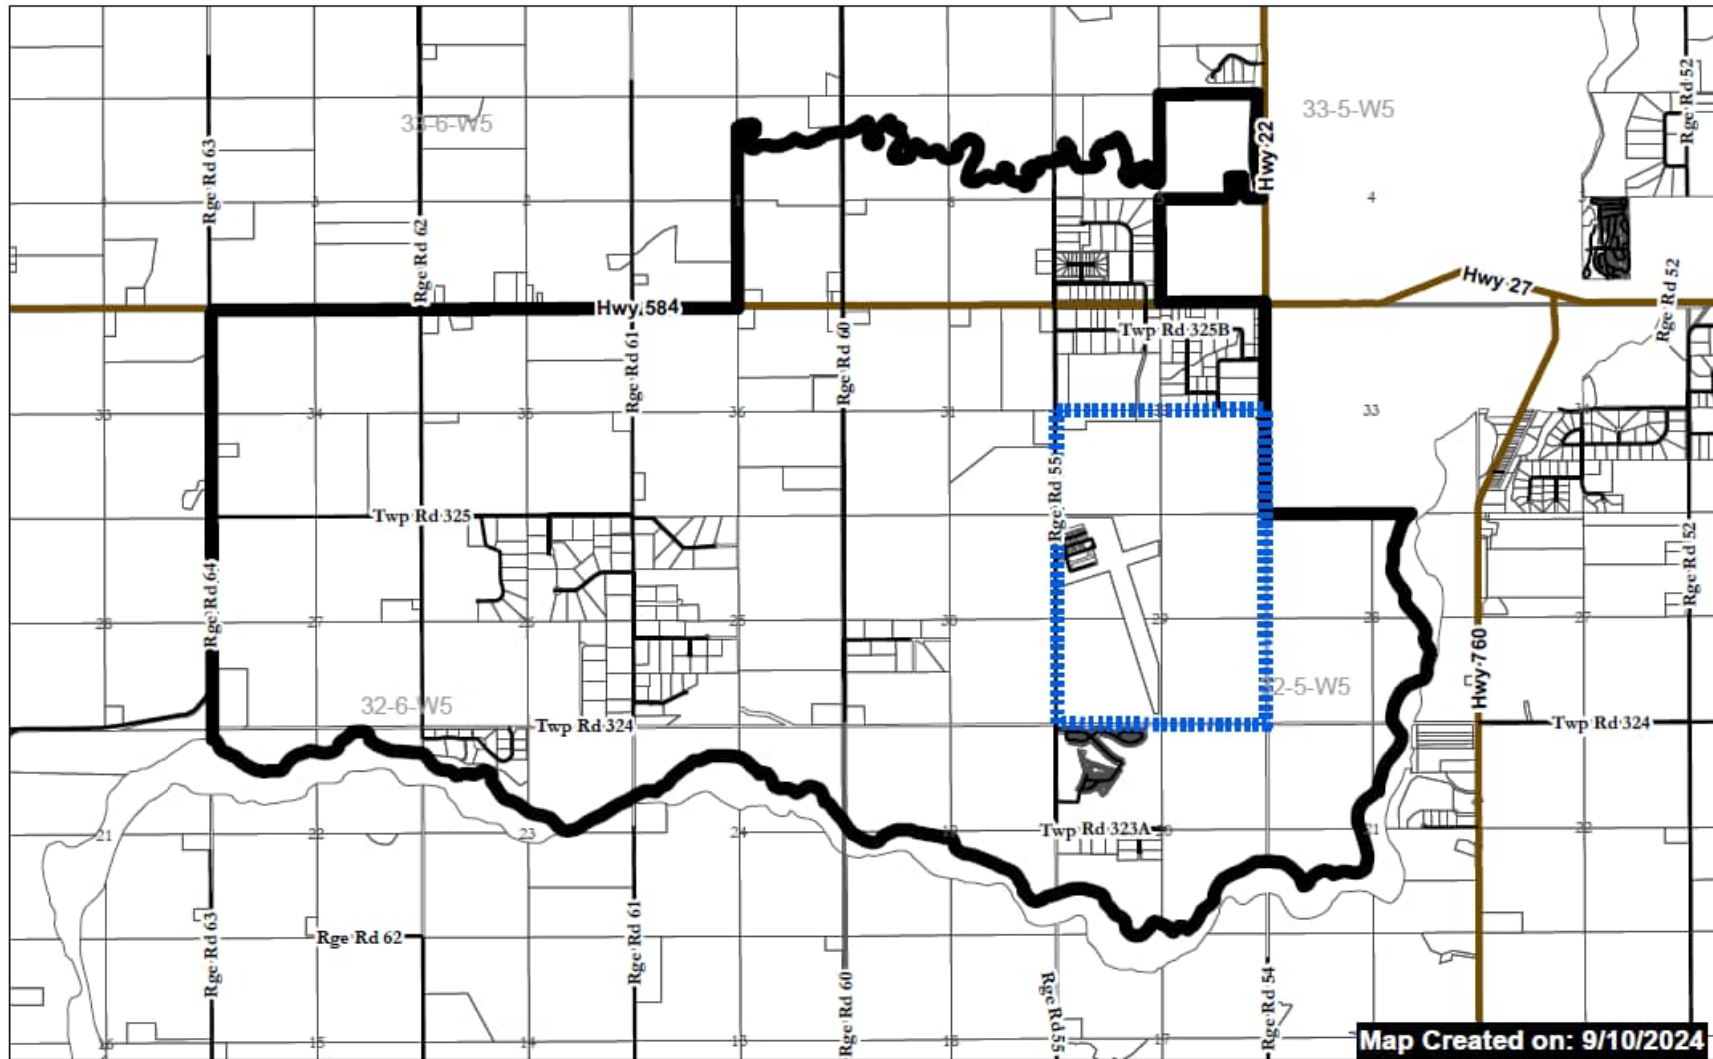

Sundre Airport Concept Plan Area

Legend

Existing South McDougal Flats
ASP Boundaries

Concept Plan Area