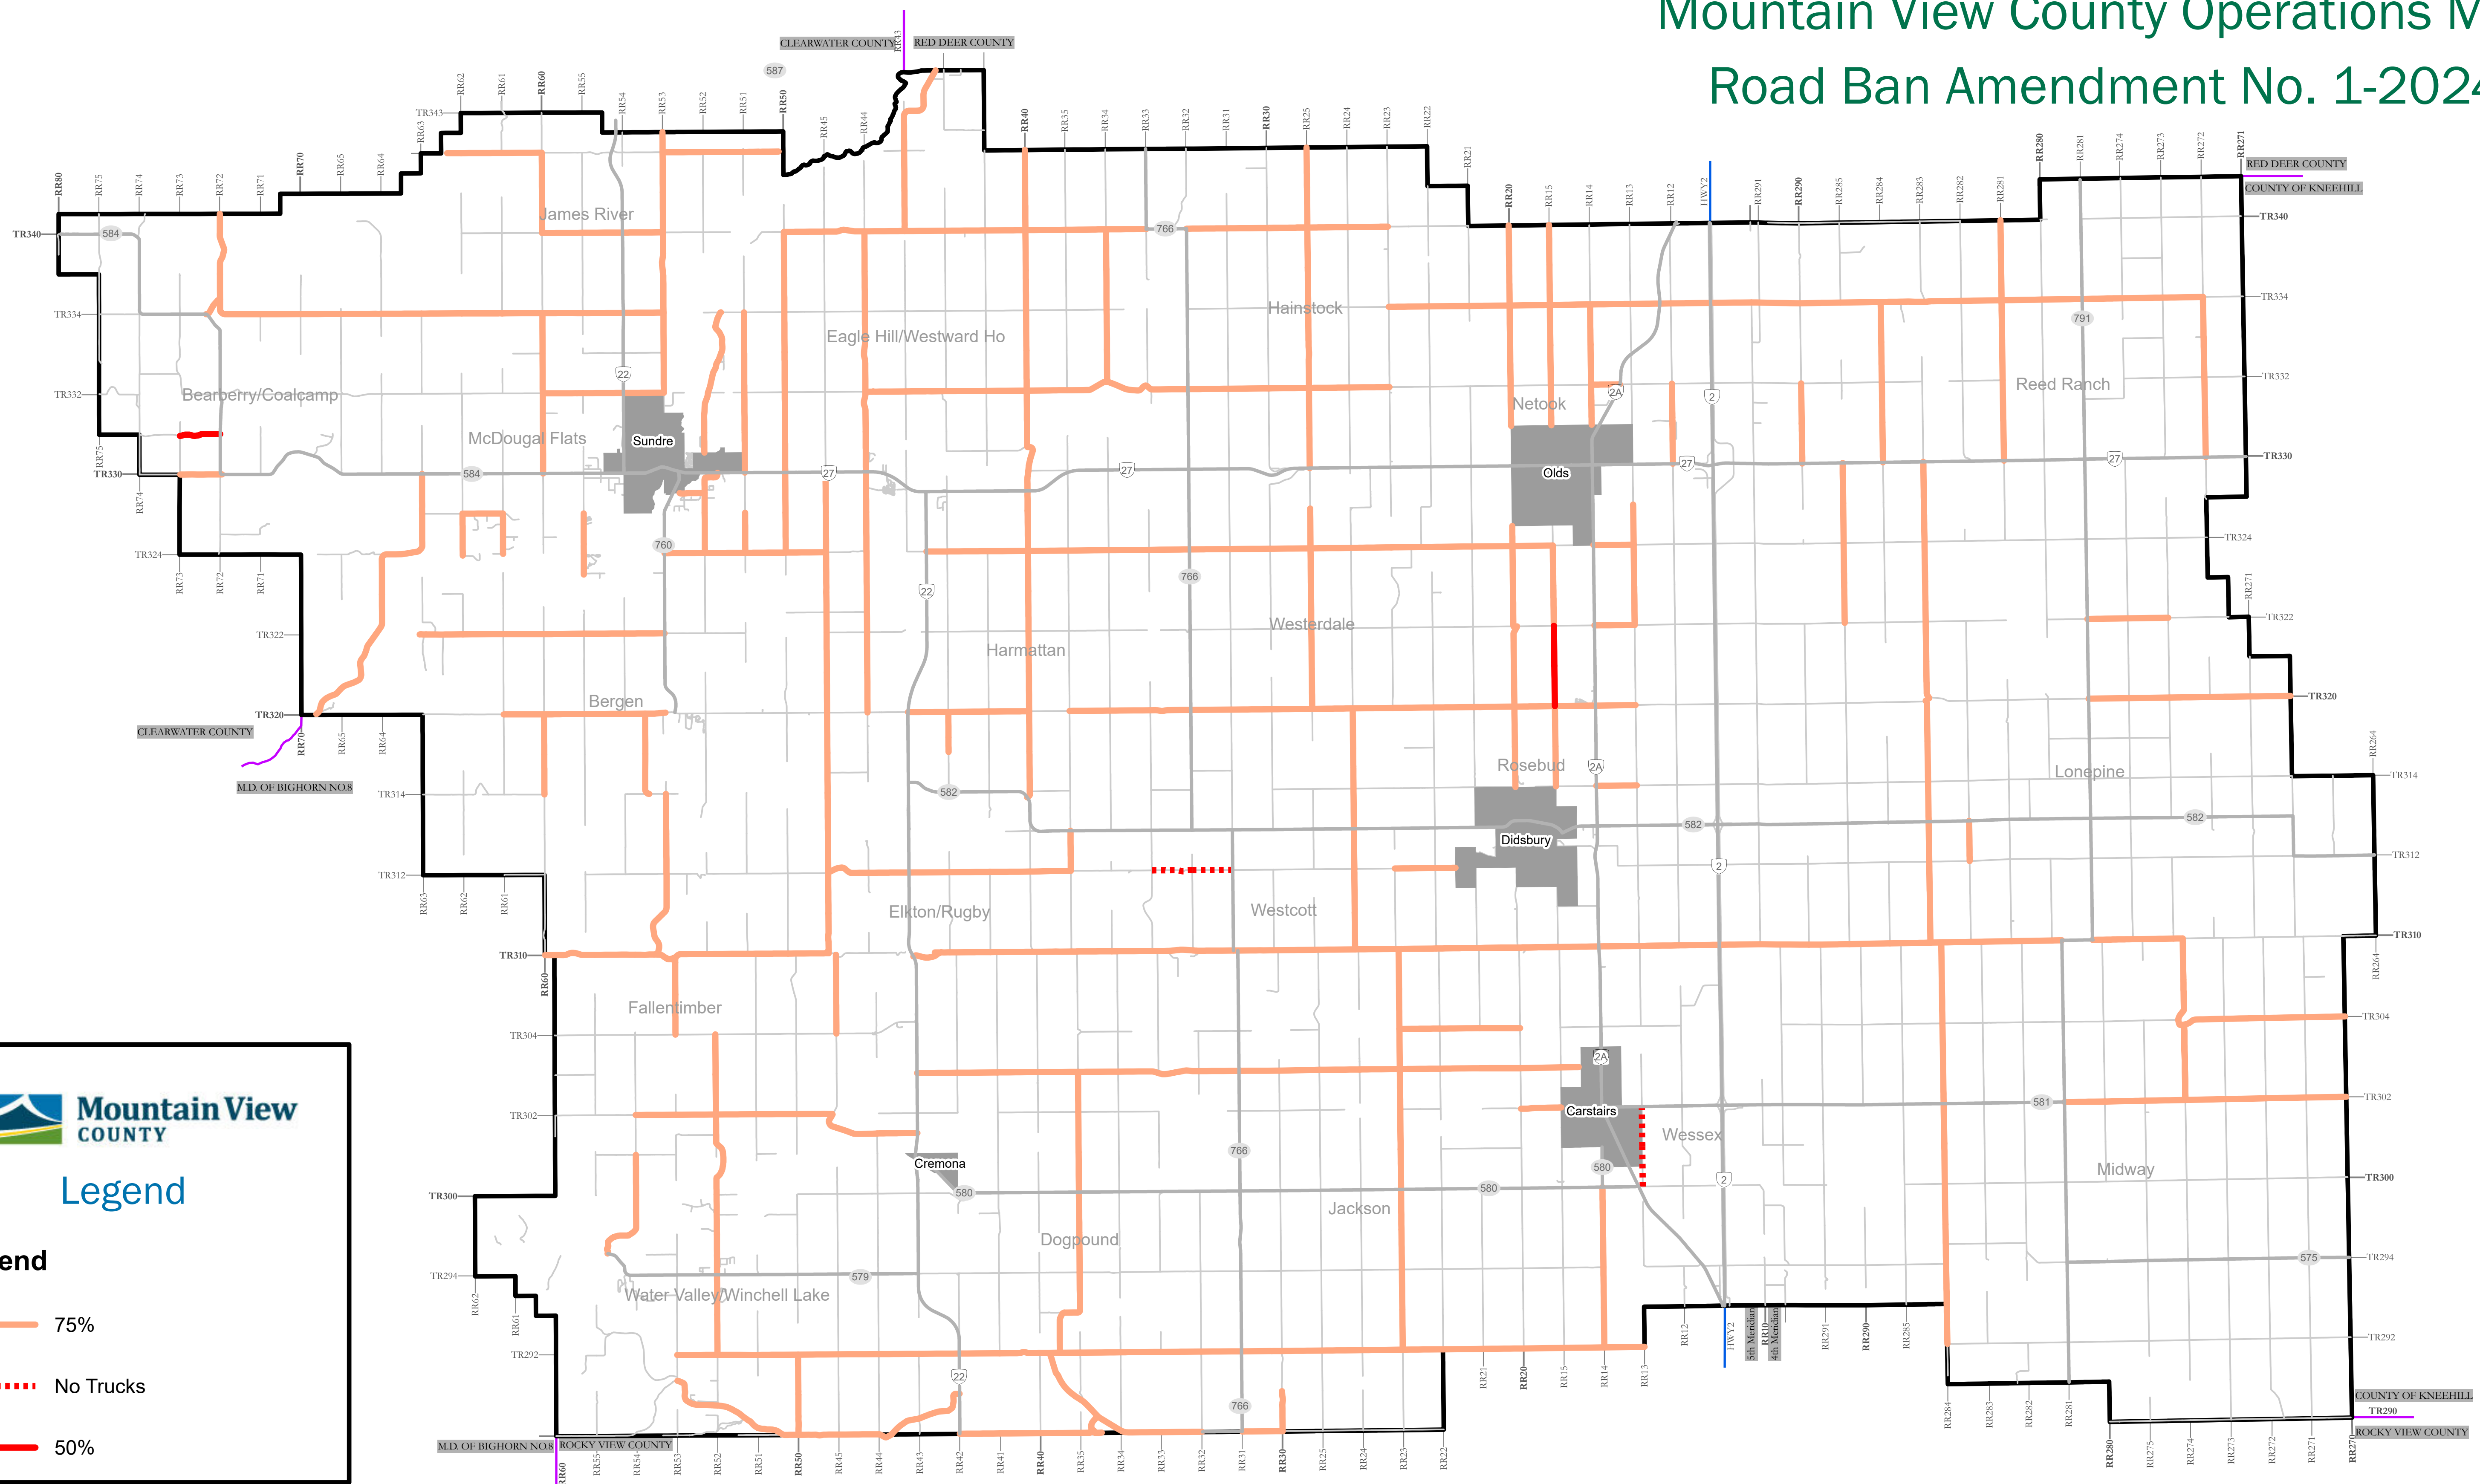

Mountain View County Operations Map

Road Ban Amendment No. 1-2024

Legend

Legend

- 75%
- - - No Trucks
- 50%

NOTE: If this map is different from the Road Ban and Bridge Closure Info List the List will be considered correct.