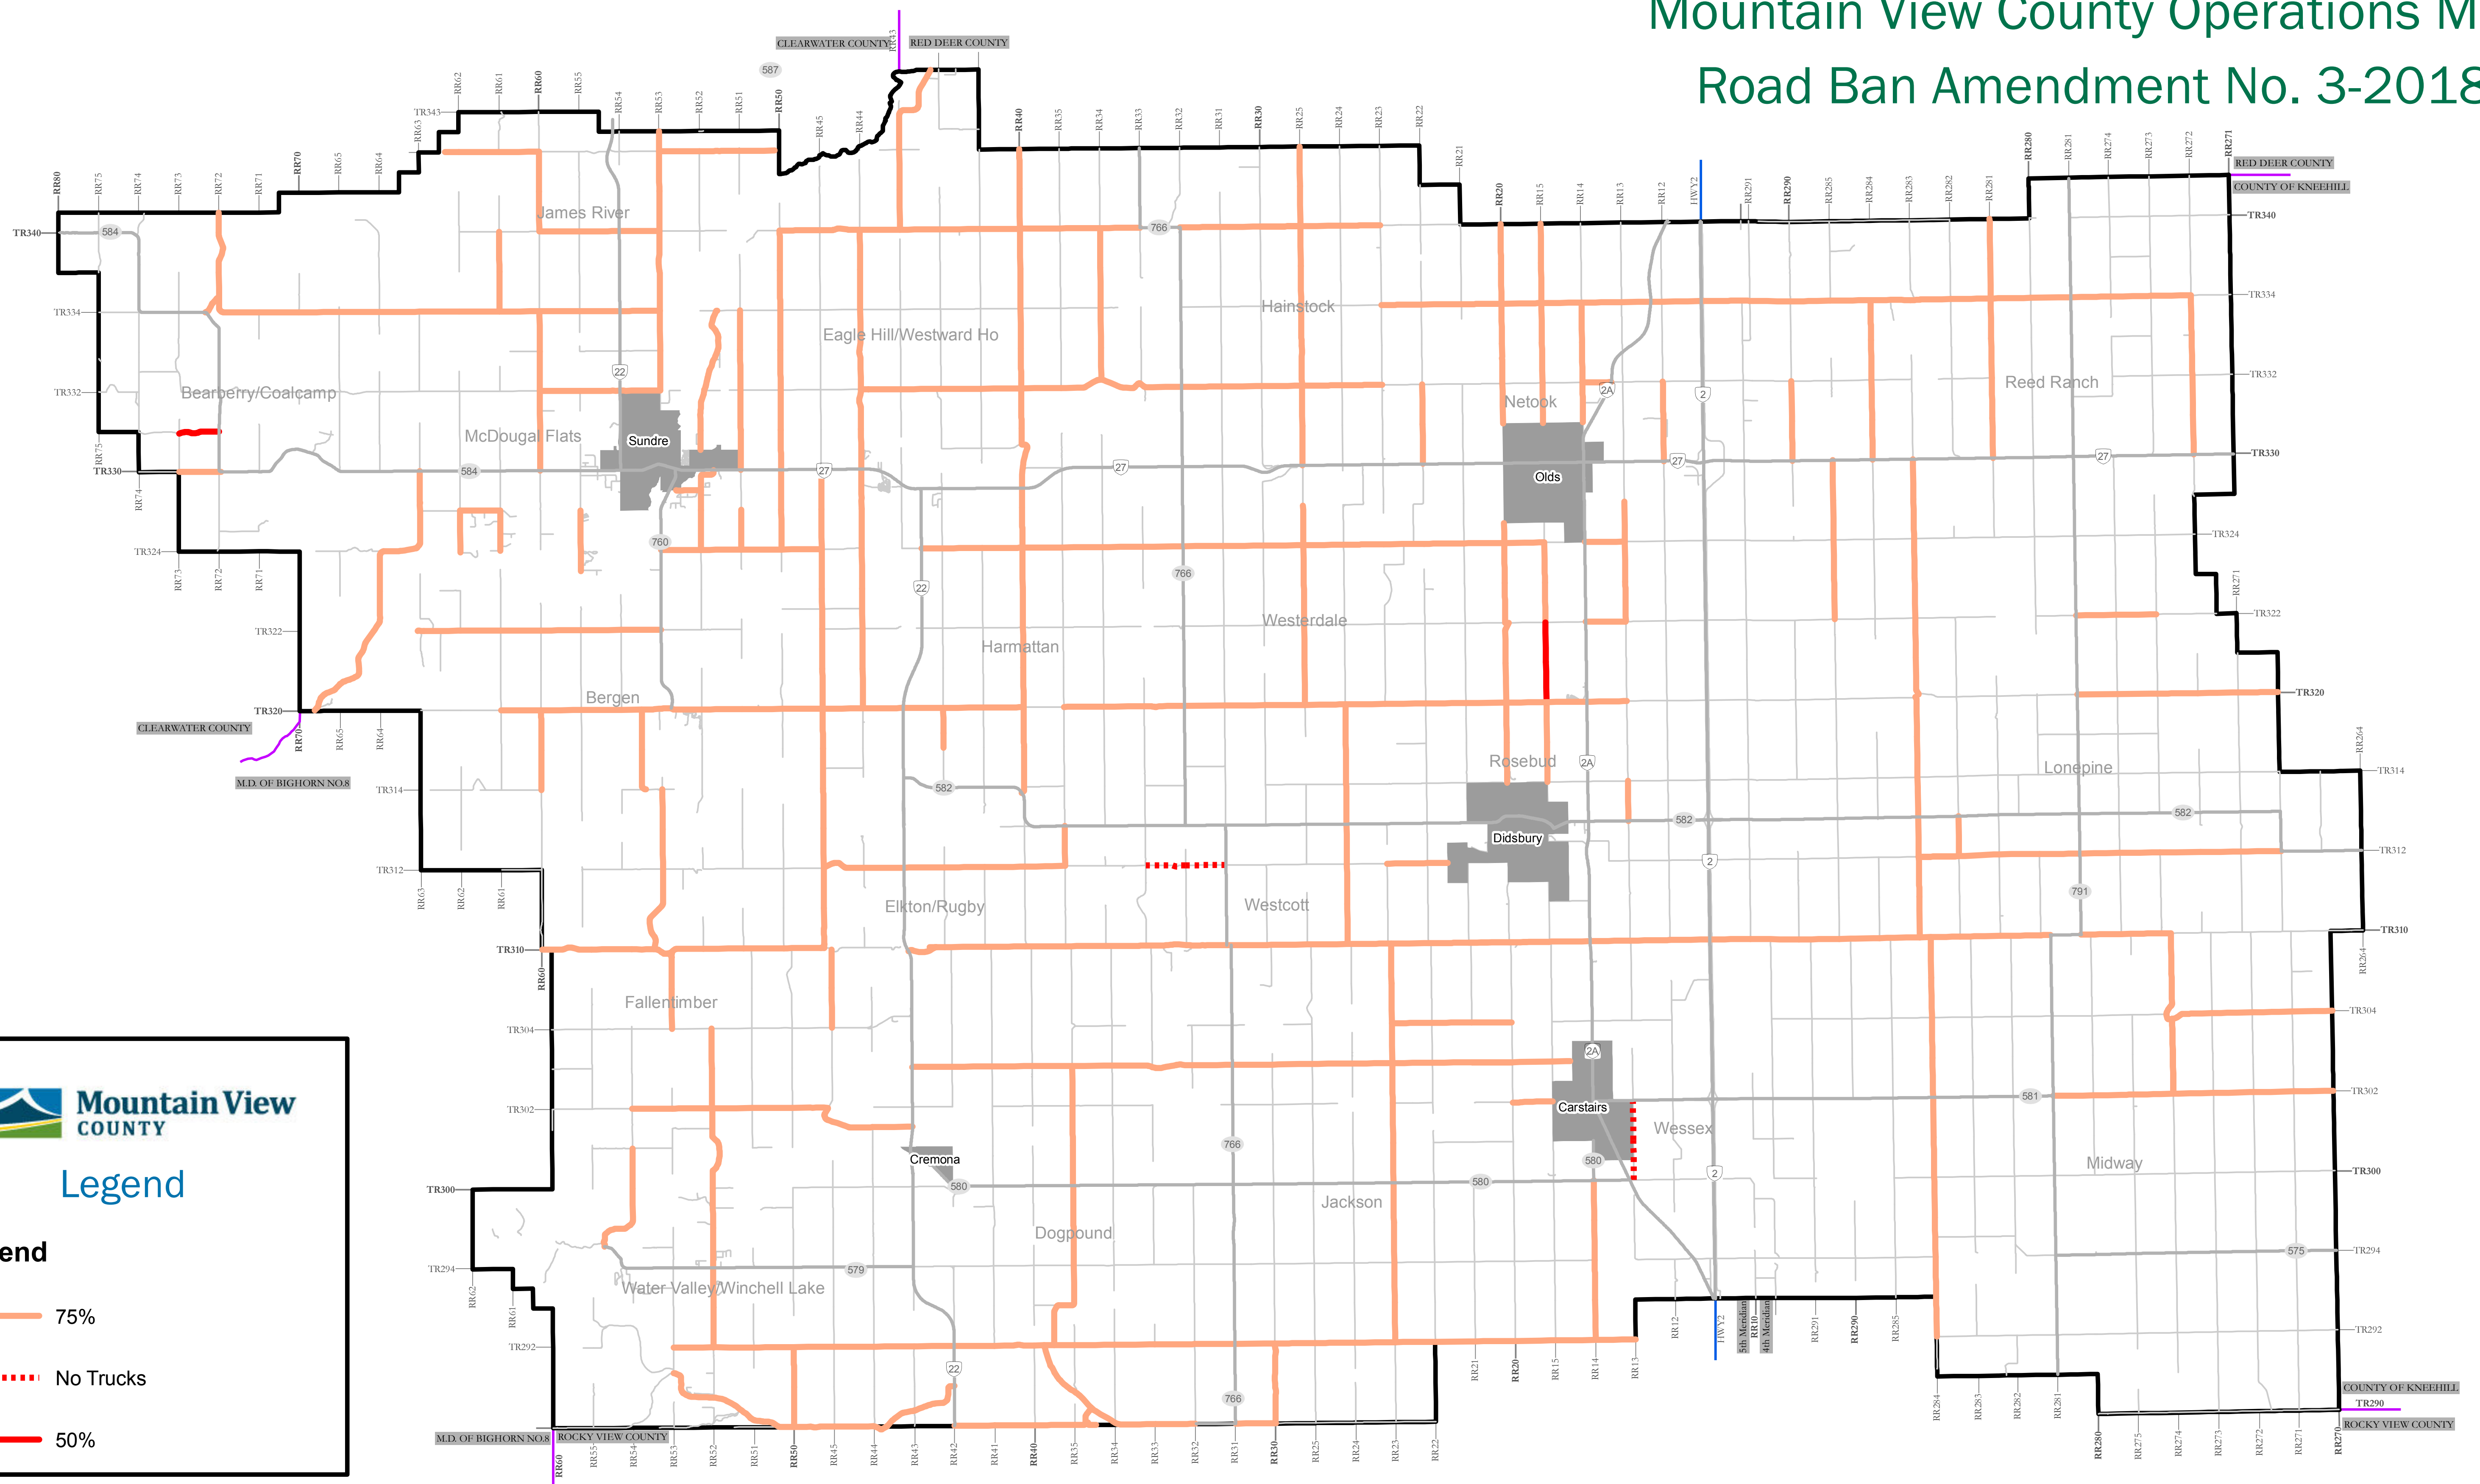

# Mountain View County Operations Map

## Road Ban Amendment No. 3-2018

### Legend

#### Legend

- 75%
- No Trucks
- 50%

NOTE: If this map is different from the Road Ban and Bridge Closure Info List the List will be considered correct.