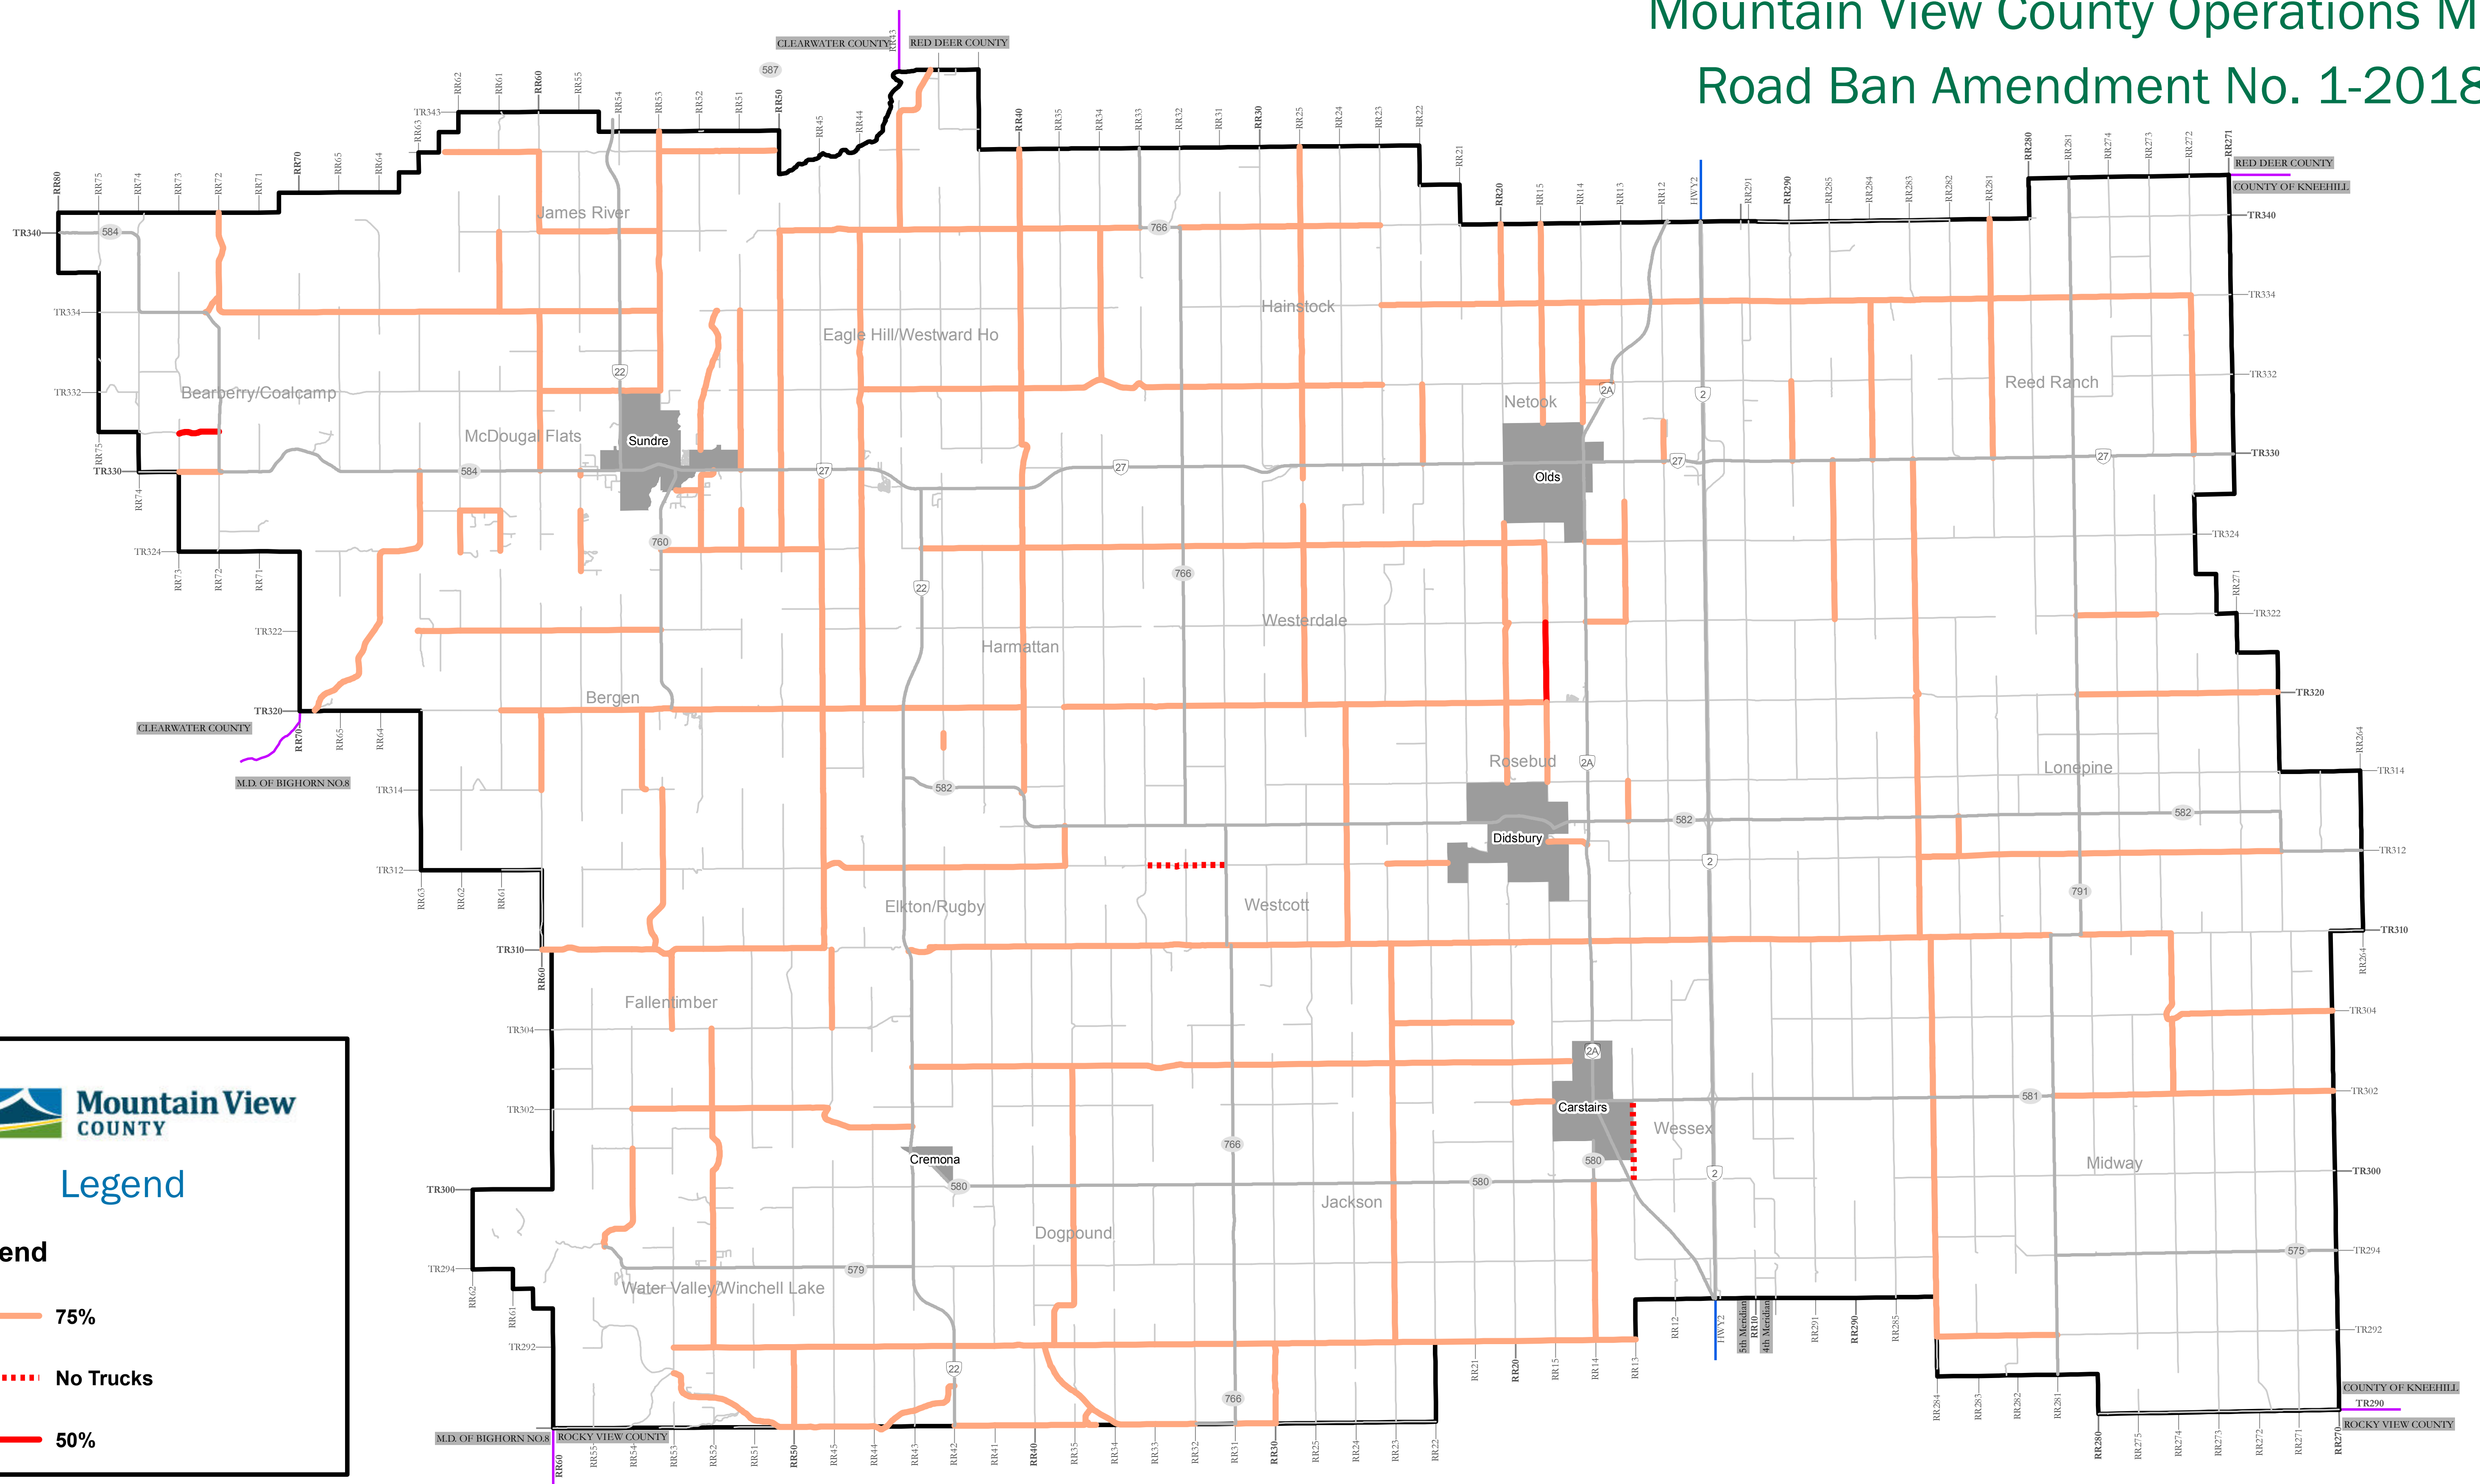

Mountain View County Operations Map

Road Ban Amendment No. 1-2018

Legend

Legend

- 75%
- - - No Trucks
- 50%

NOTE: If this map is different from the Road Ban and Bridge Closure Info List the List will be considered correct.