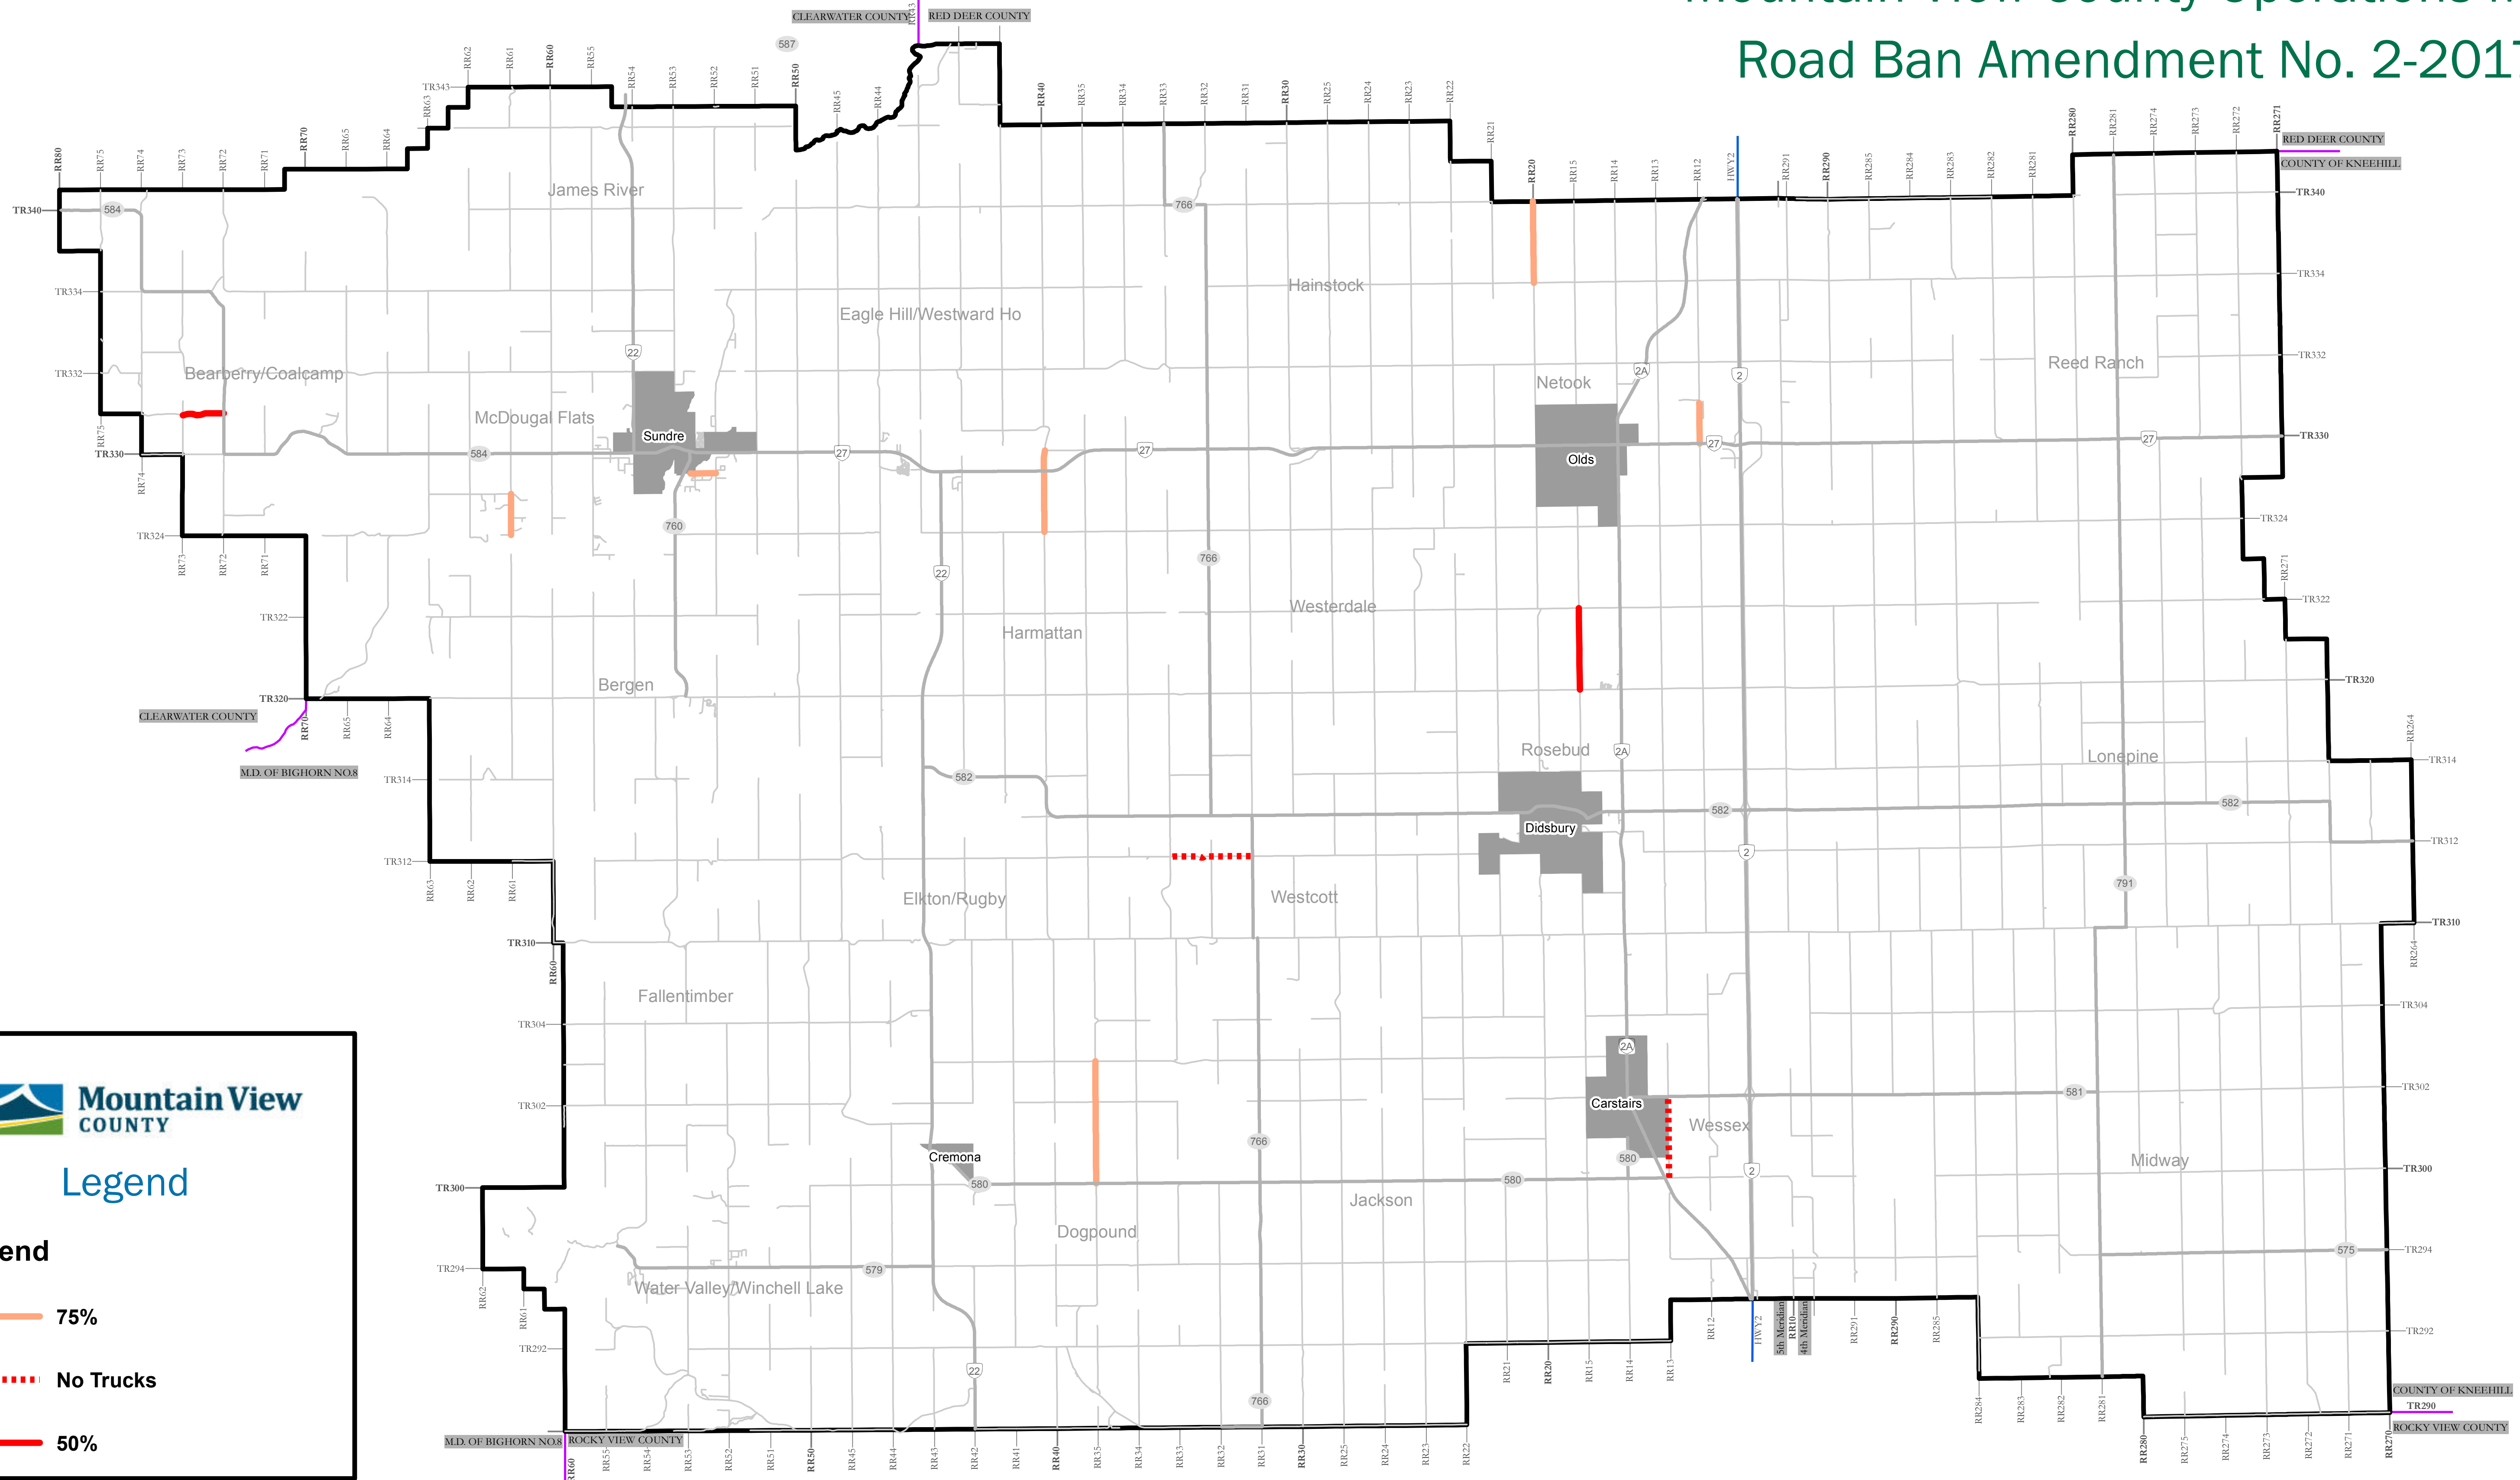

Mountain View County Operations Map

Road Ban Amendment No. 2-2017

Legend

Legend

-  75%
-  No Trucks
-  50%

NOTE: If this map is different from the Road Ban and Bridge Closure Info List the List will be considered correct.