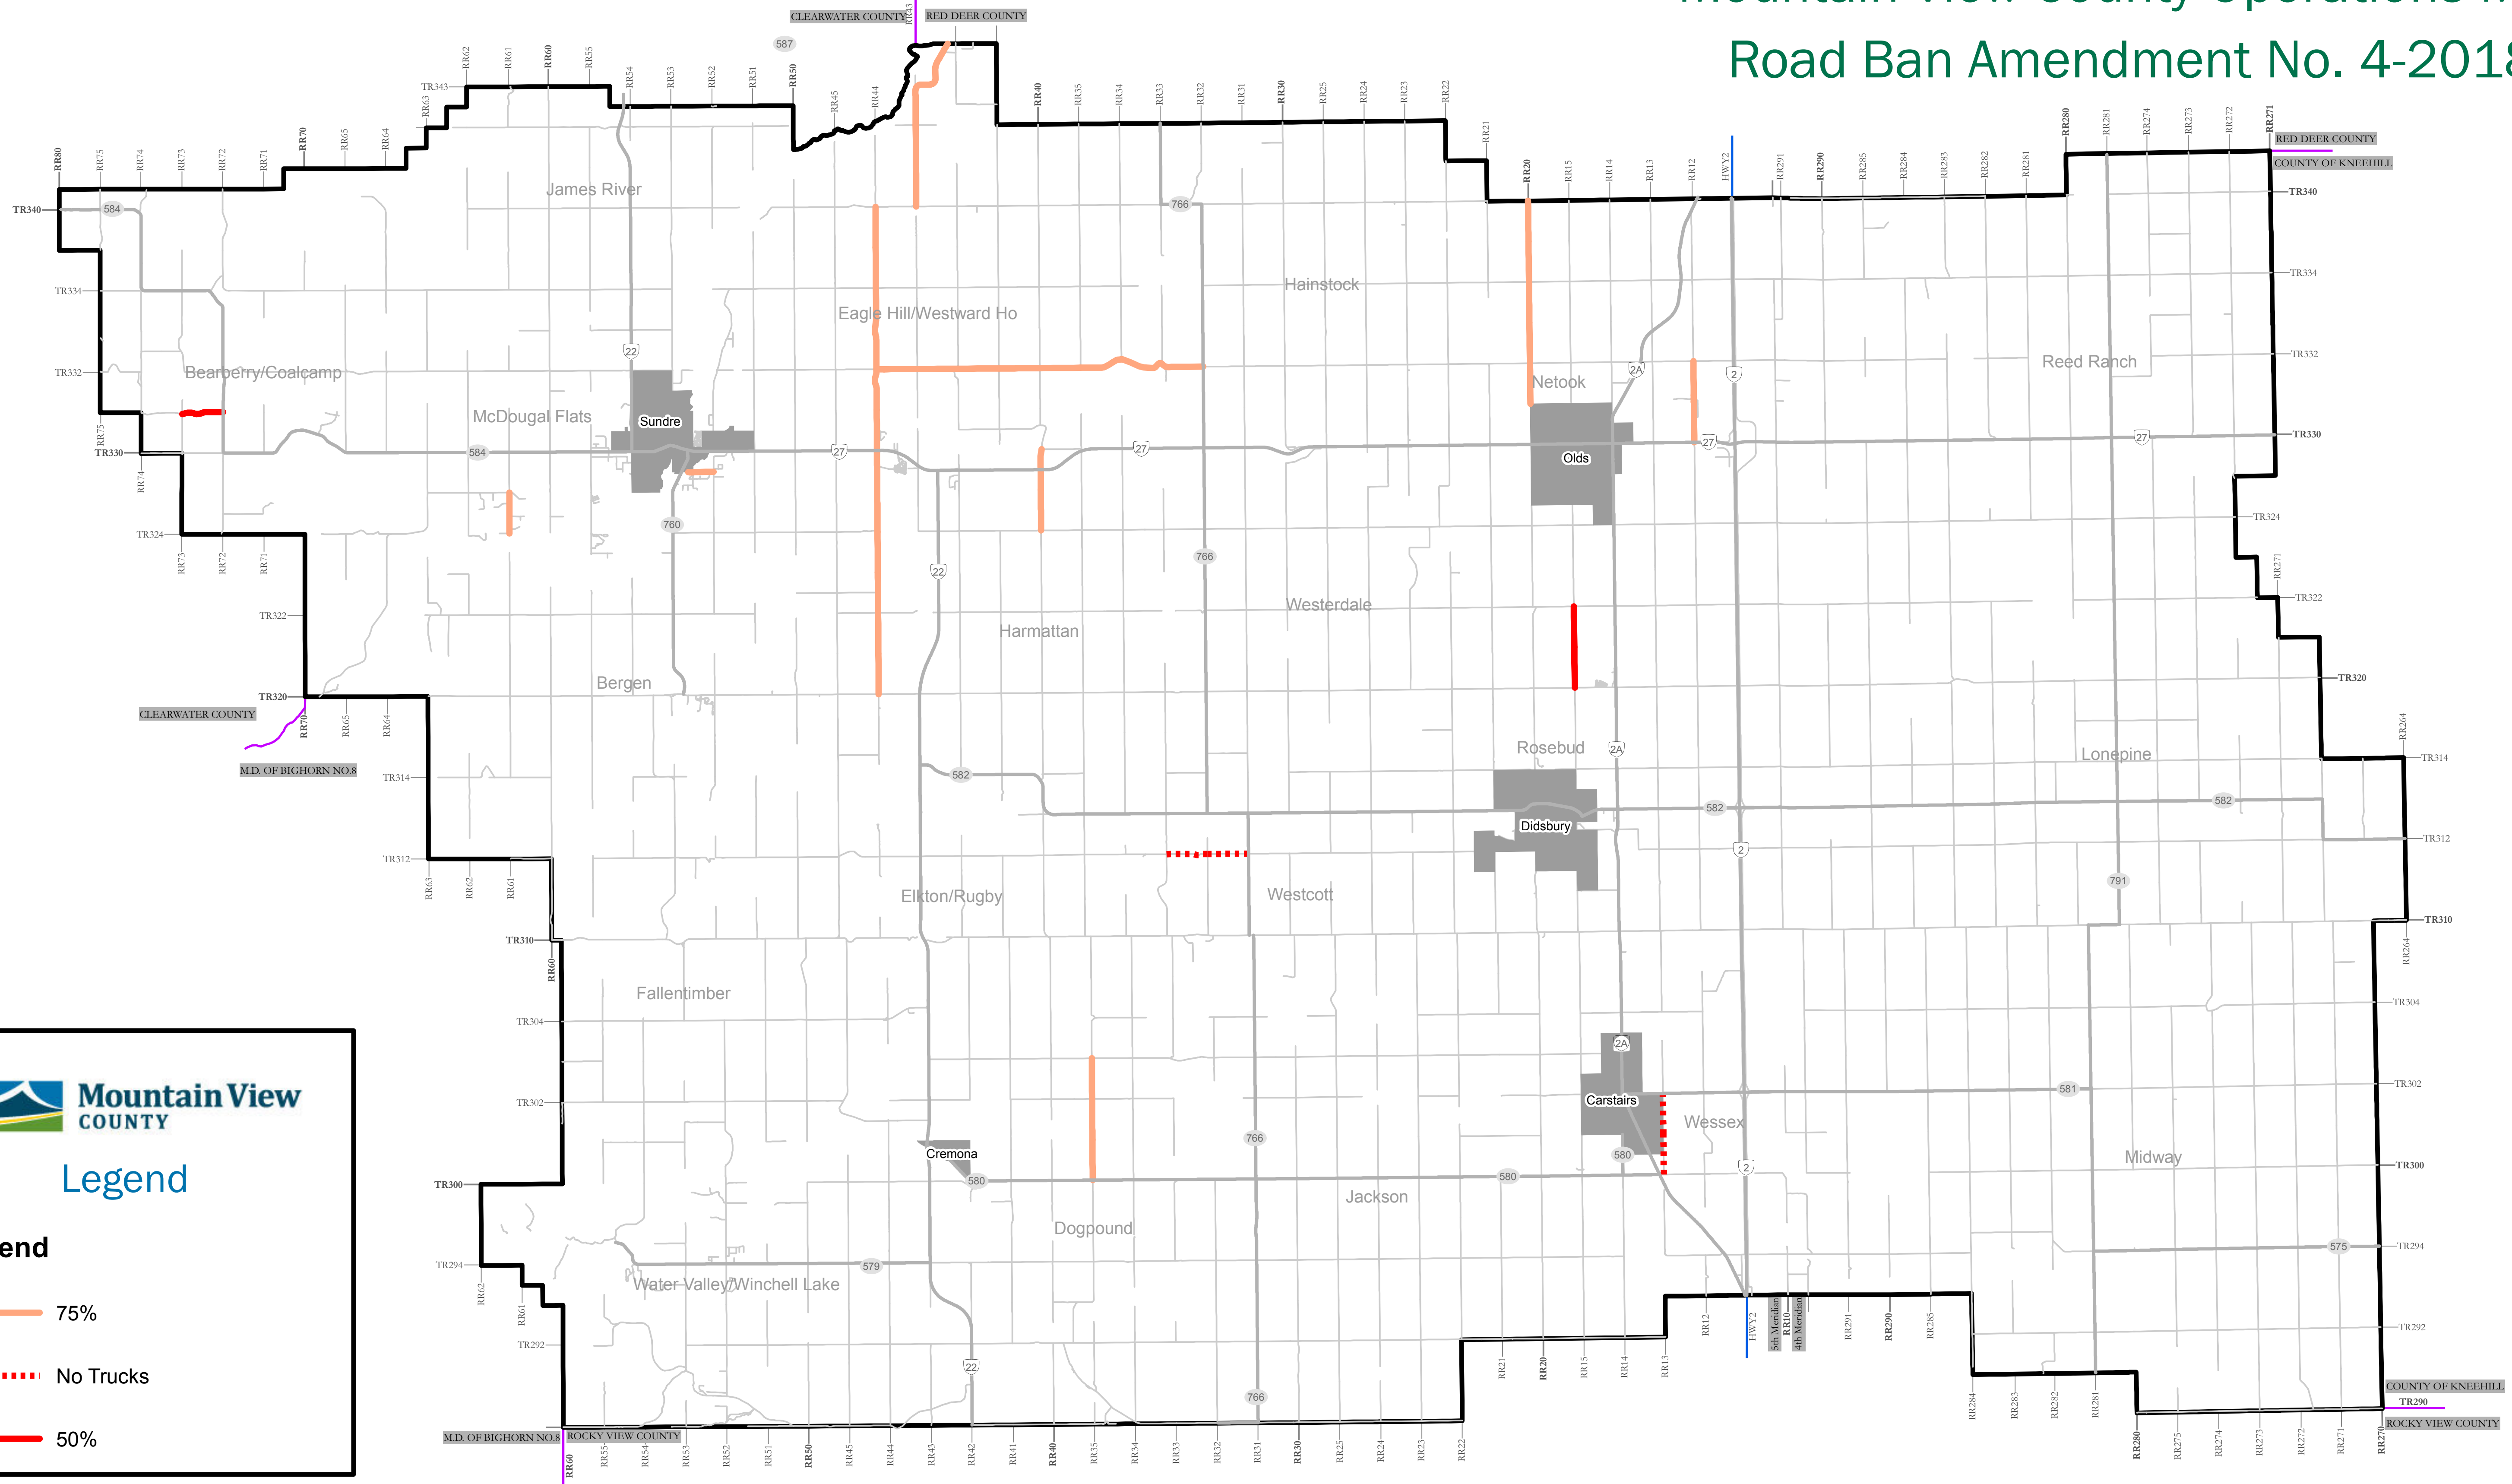

# Mountain View County Operations Map

## Road Ban Amendment No. 4-2018

**Mountain View COUNTY**

**Legend**

- 75%
- - - - No Trucks
- 50%

NOTE: If this map is different from the Road Ban and Bridge Closure Info List the List will be considered correct.