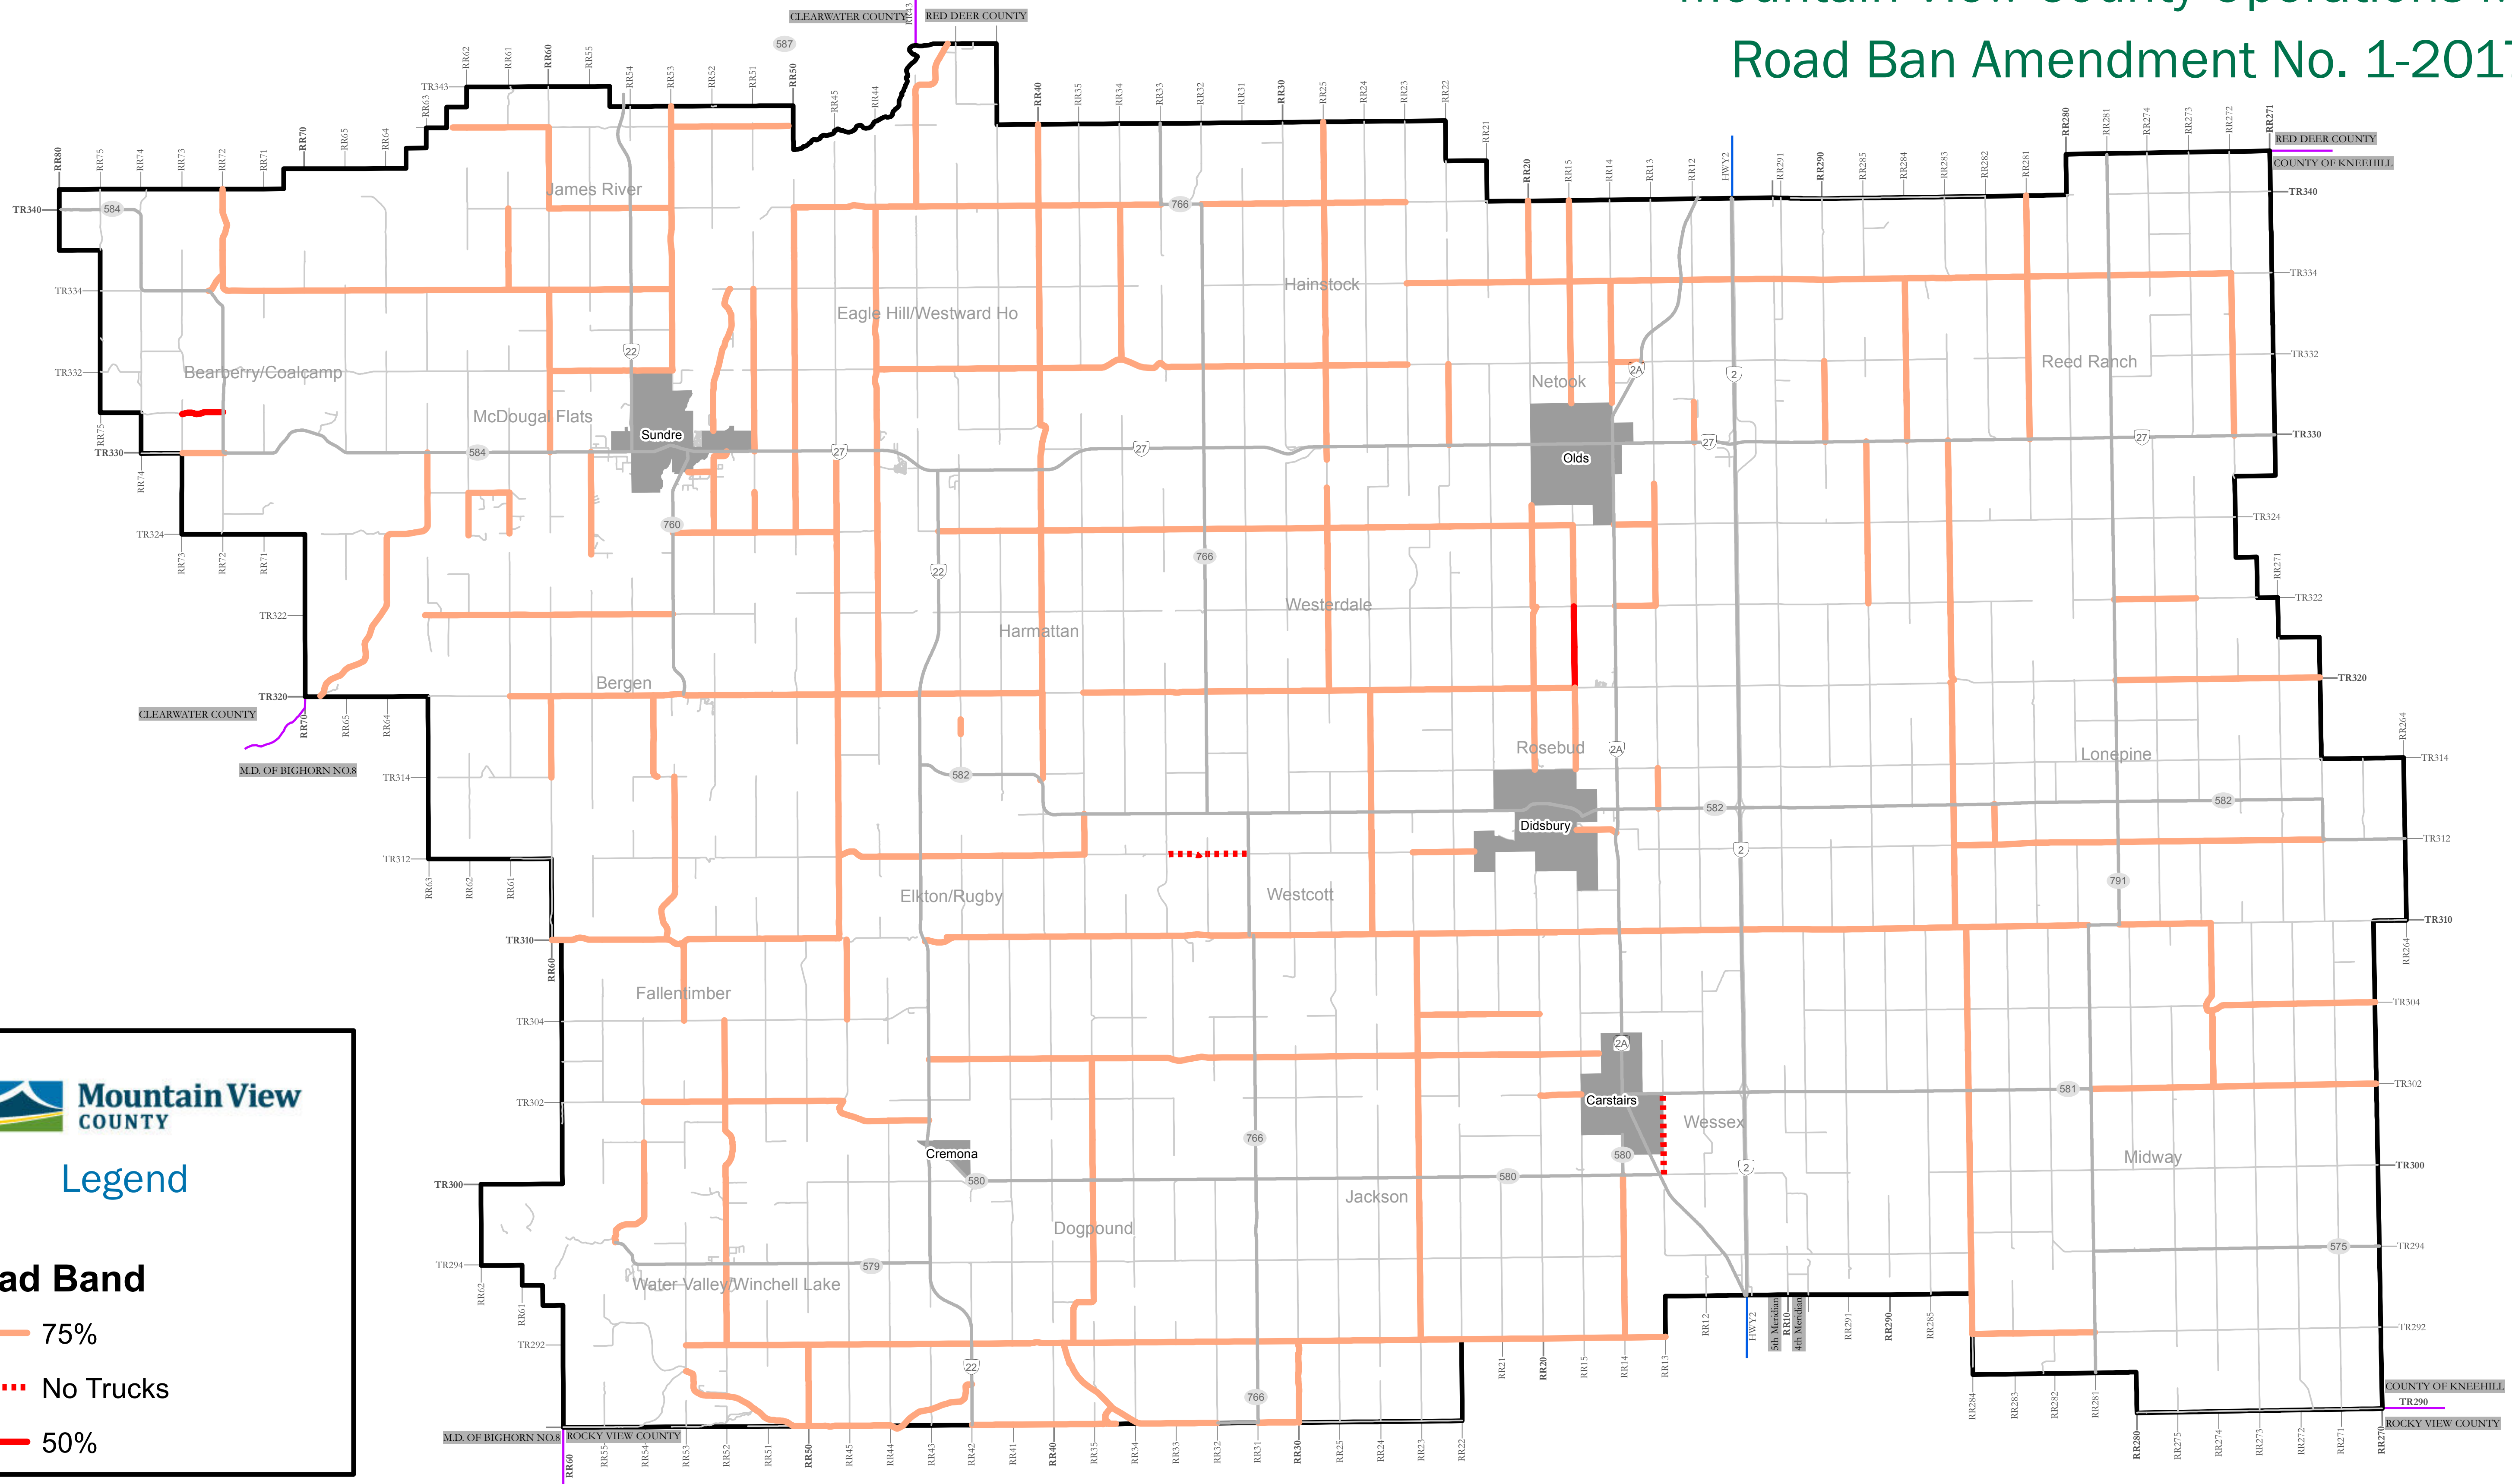

Mountain View County Operations Map

Road Ban Amendment No. 1-2017

Legend

Road Band

- 75%
- - - - No Trucks
- 50%

NOTE: If this map is different from the Road Ban and Bridge Closure Info List the List will be considered correct.