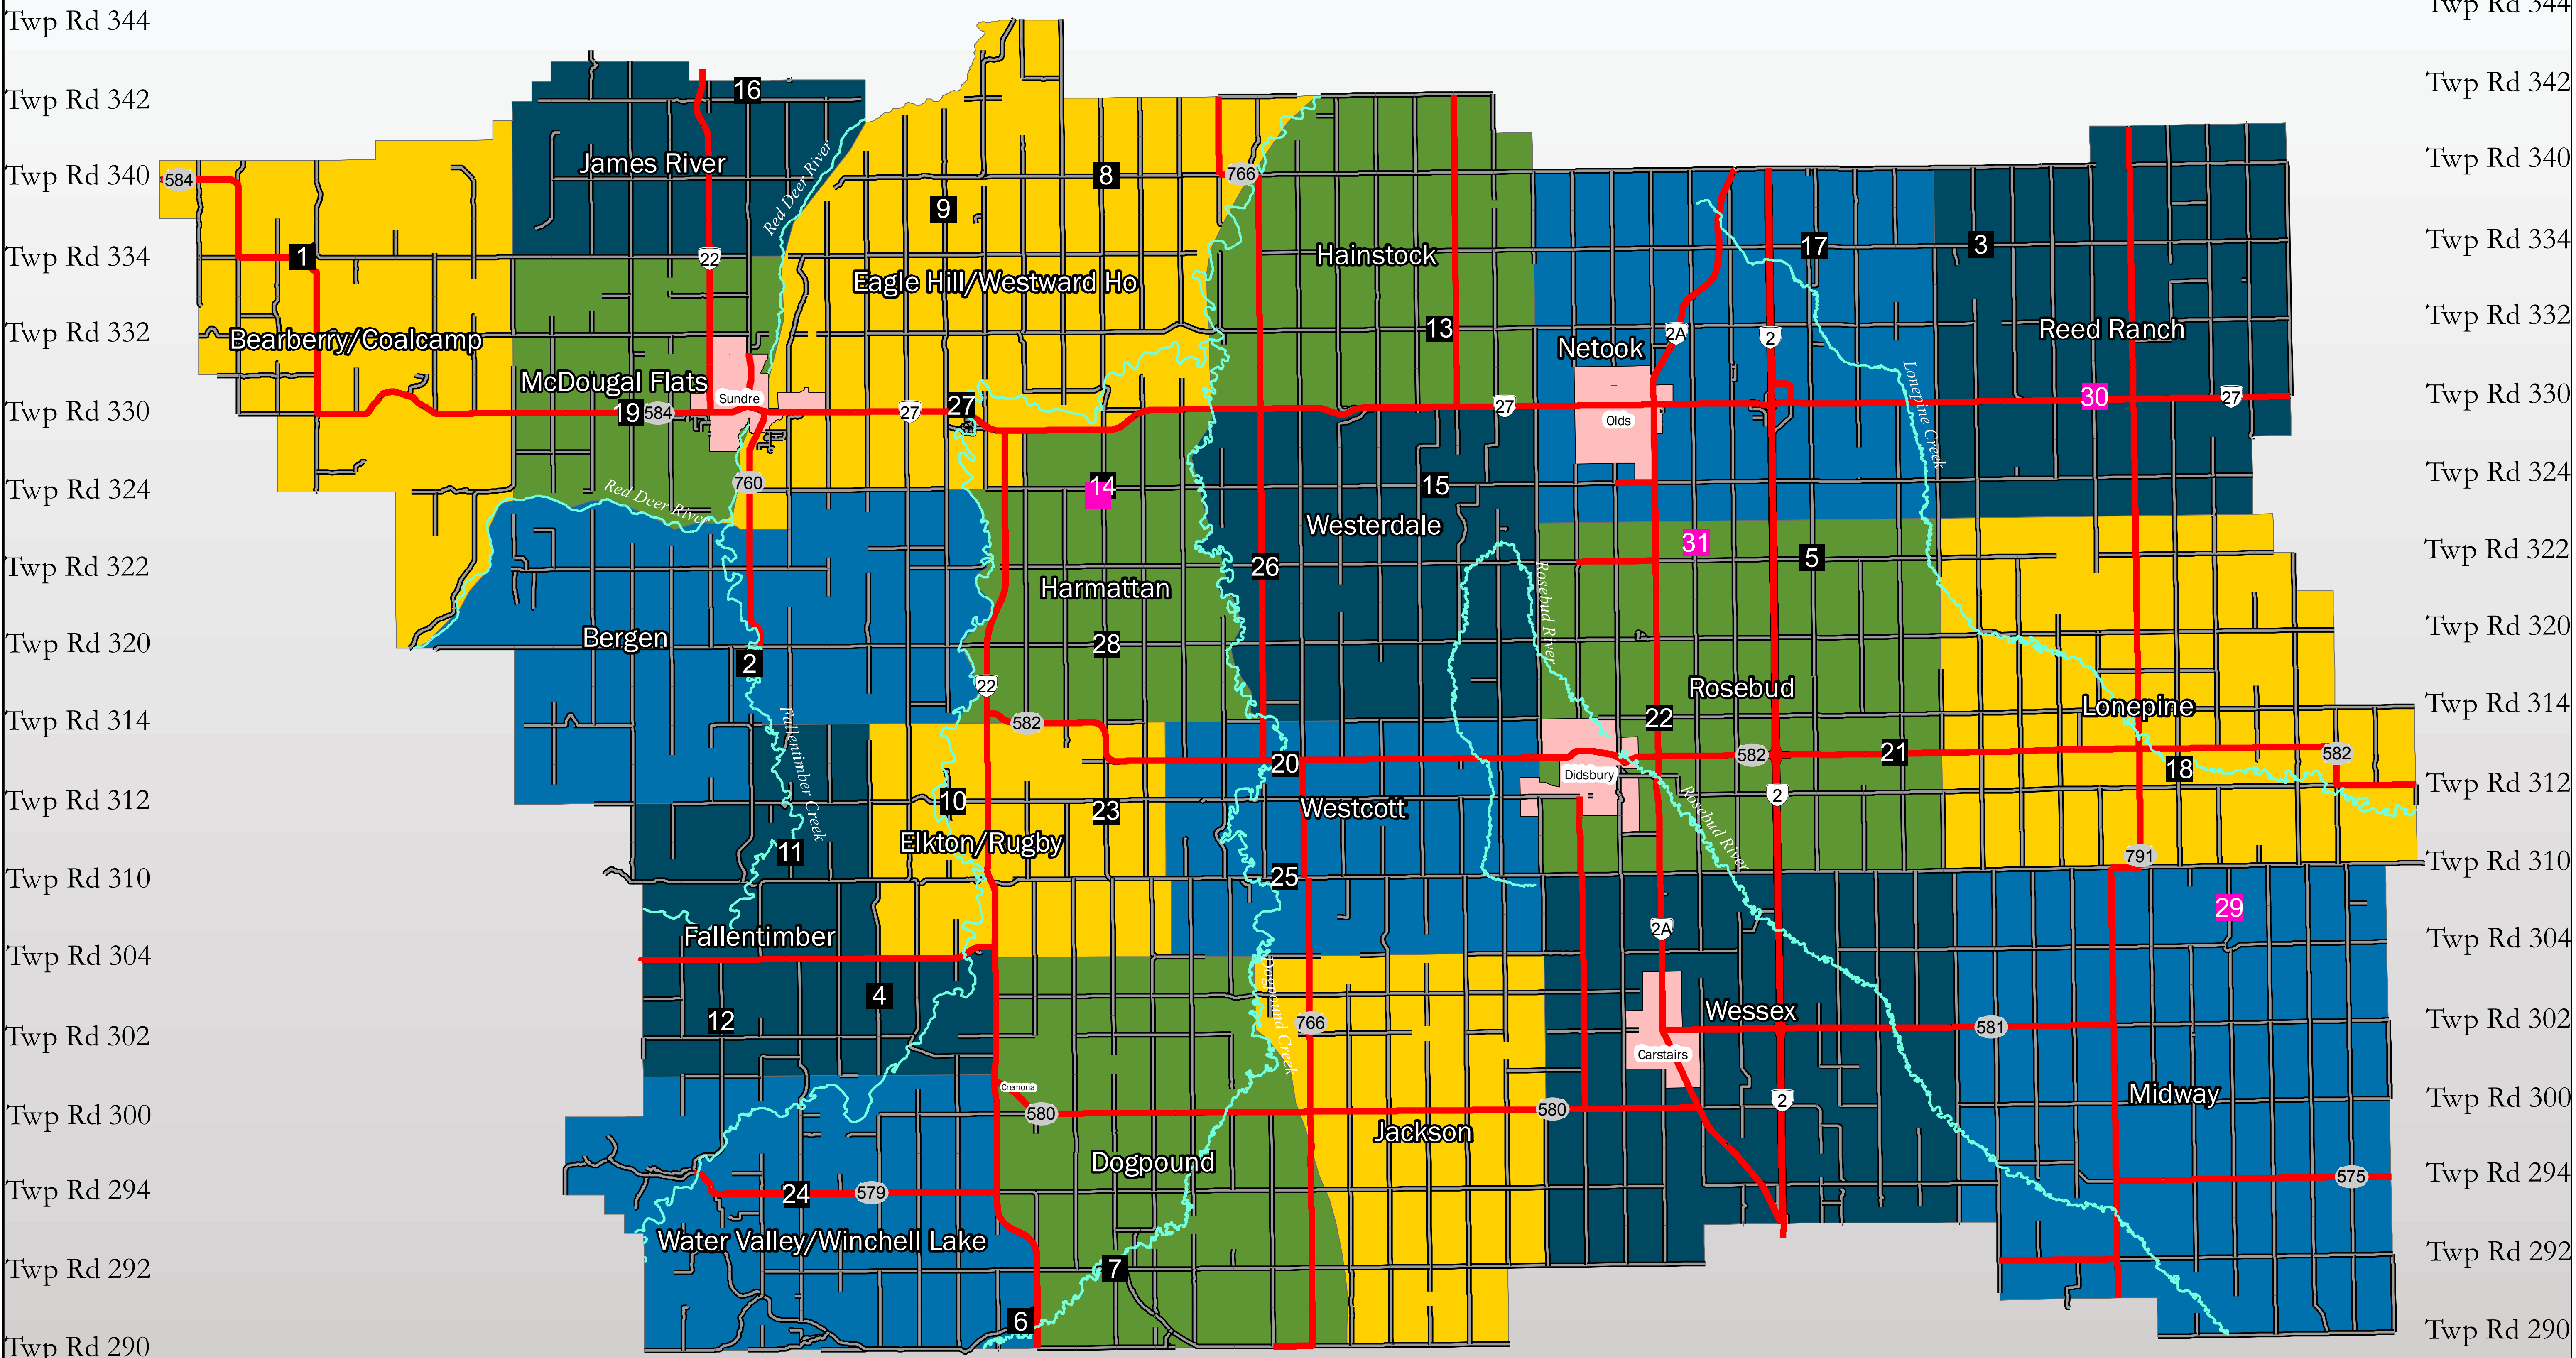

Mountain View COUNTY

Rural Neighbourhoods

July 16, 2012

Legend

- Schools
- Community Halls
- Rivers/Creeks
- Paved Roads and Highways
- County; Provincial
- Town/Village

Name	Map Reference
BEARBERRY HALL	1
BERGEN COMMUNITY HALL	2
BETCHOR COMMUNITY HALL	3
BIG PRAIRIE HALL	4
COBURN COMMUNITY HALL	5
DOG POUND RODEO GROUNDS	6
DOG POUND COMMUNITY HALL	7
EAGLE HILL MEMORIAL COMMUNITY CENTRE	8
EAGLE VALLEY COMMUNITY HALL	9
ELKTON COMMUNITY HALL	10
FALLEN TIMBER COMMUNITY HALL	11
GRAHAM HALL	12
HAINSTOCK COMMUNITY HALL	13
HARMATTAN COMMUNITY CENTRE	14
INNIS LAKE COMMUNITY HALL	15
JAMES RIVER COMMUNITY HALL	16
LONE PINE-BENNETT COMMUNITY HALL	17
LONE PINE COMMUNITY HALL	18
MCDUGAL FLATS HALL	19
MELVIN HALL	20
MOUNTAIN VIEW COMMUNITY HALL	21
ROSEBUD COMMUNITY HALL	22
RUGBY HALL COMMUNITY HALL	23
WATER VALLEY COMMUNITY CENTRE	24
WESTCOTT COMMUNITY CENTRE	25
WESTERDALE COMMUNITY HALL	26
WESTWARD HO COMMUNITY HALL	27
ZELLA COMMUNITY HALL	28
MIDWAY SCHOOL	29
REED RANCH SCHOOL	30
OLDS KOINONIA CHRISTIAN SCHOOL	31
CHRISTIAN SCHOOL	32

Rge Rd 80
Rge Rd 75
Rge Rd 74
Rge Rd 73
Rge Rd 72
Rge Rd 71
Rge Rd 70
Rge Rd 65
Rge Rd 64
Rge Rd 63
Rge Rd 62
Rge Rd 61
Rge Rd 60
Rge Rd 55
Rge Rd 54
Rge Rd 53
Rge Rd 52
Rge Rd 51
Rge Rd 50
Rge Rd 45
Rge Rd 44
Rge Rd 43
Rge Rd 42
Rge Rd 41
Rge Rd 40
Rge Rd 35
Rge Rd 34
Rge Rd 33
Rge Rd 32
Rge Rd 31
Rge Rd 30
Rge Rd 25
Rge Rd 24
Rge Rd 23
Rge Rd 22
Rge Rd 21
Rge Rd 20
Rge Rd 15
Rge Rd 14
Rge Rd 13
Rge Rd 12
Rge Rd 11
Rge Rd 291
Rge Rd 290
Rge Rd 285
Rge Rd 284
Rge Rd 283
Rge Rd 282
Rge Rd 281
Rge Rd 280
Rge Rd 275
Rge Rd 274
Rge Rd 273
Rge Rd 272
Rge Rd 271
Rge Rd 270