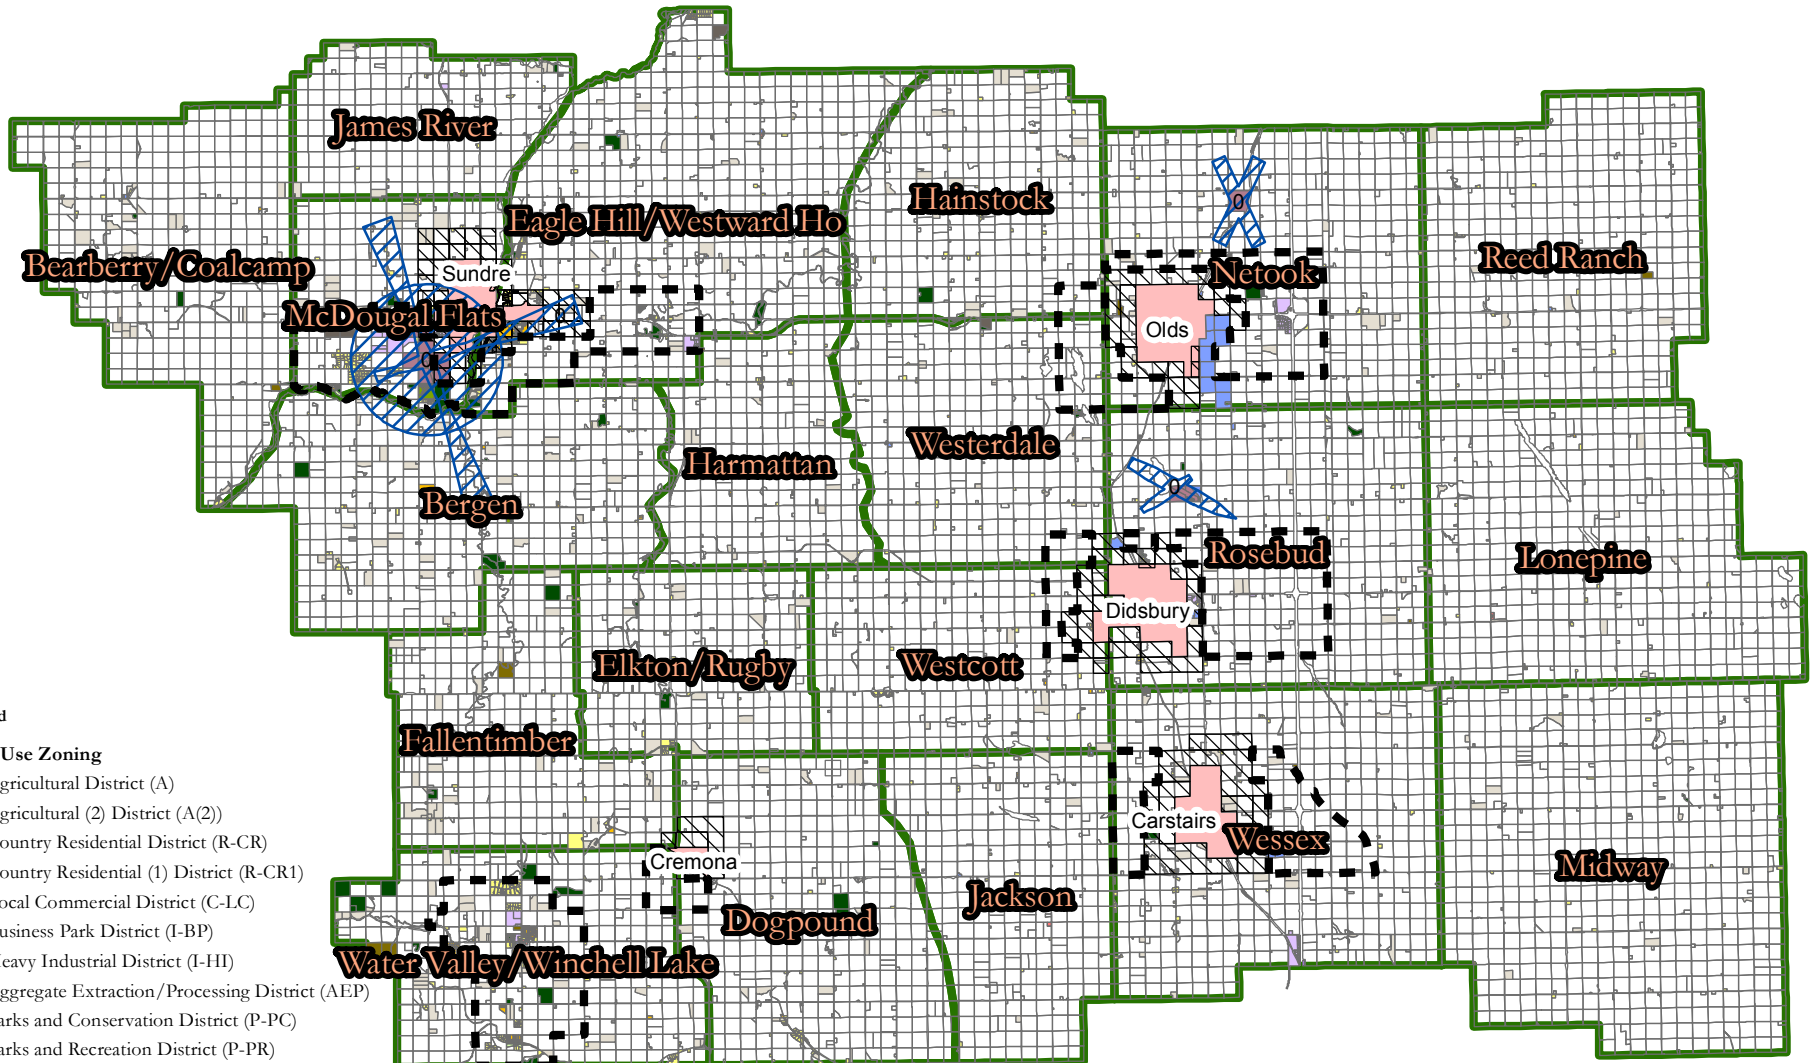

Mountain View County
 Land Use District Maps
 Index Map

Legend

Land Use Zoning

- Agricultural District (A)
- Agricultural (2) District (A(2))
- Country Residential District (R-CR)
- Country Residential (1) District (R-CR1)
- Local Commercial District (C-LC)
- Business Park District (I-BP)
- Heavy Industrial District (I-HI)
- Aggregate Extraction/Processing District (AEP)
- Parks and Conservation District (P-PC)
- Parks and Recreation District (P-PR)
- Parks and Comprehensive Recreational District (P-PCR)
- Institutional, Educational and Cultural District (S-IEC)
- Airport District (S-AP)
- Direct Control
- Airport Protection Zone
- Growth Centers
- IDP Area