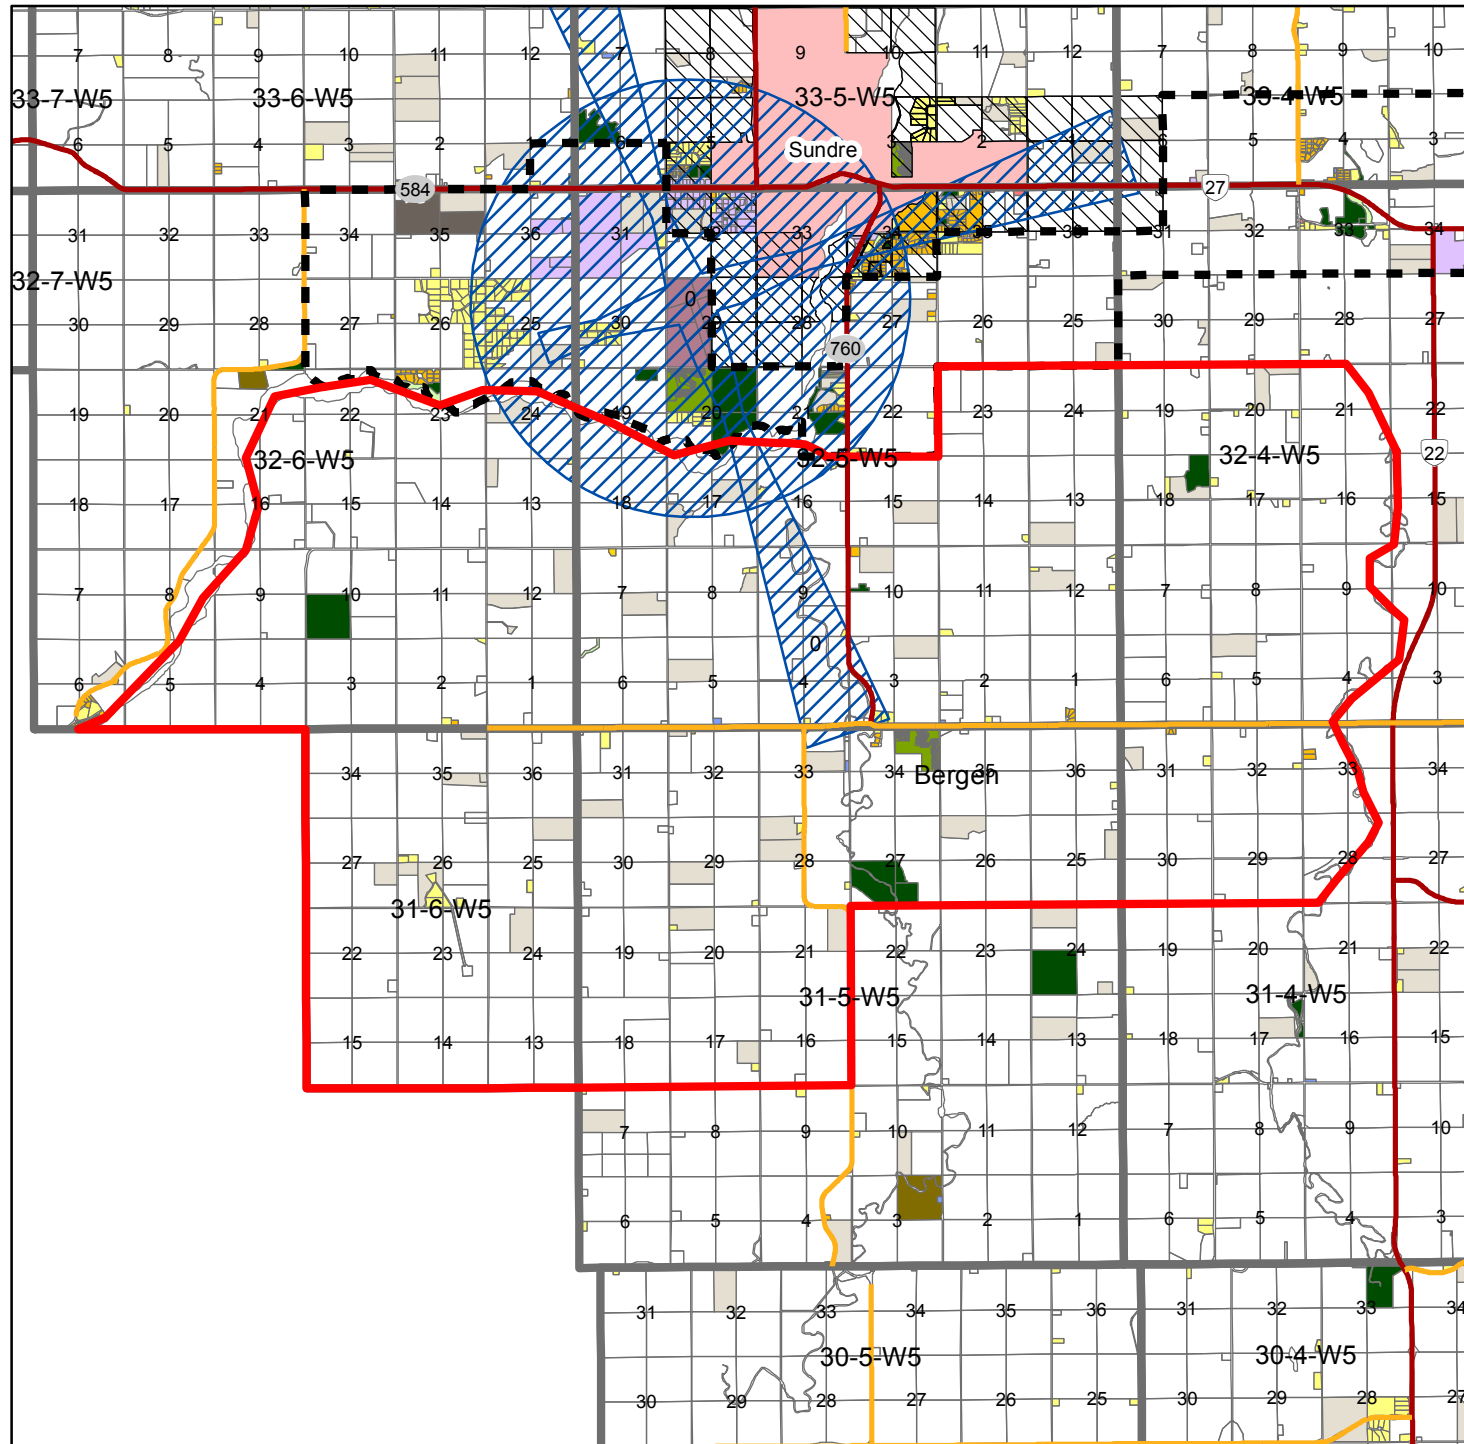

Mountain View County

Land Use District Maps

Bergen

Map Created on: Jul 04 2016

Legend

- Land Use Zoning**
- Agricultural District (A)
 - Agricultural (2) District (A(2))
 - Country Residential District (R-CR)
 - Country Residential (1) District (R-CR1)
 - Residential Farmstead District (R-F)
 - Local Commercial District (C-LC)
 - Business Park District (I-BP)
 - Heavy Industrial District (I-HI)
 - Aggregate Extraction/Processing District (AEP)
 - Parks and Conservation District (P-PC)
 - Parks and Recreation District (P-PR)
 - Parks and Comprehensive Recreational District (P-PCR)
 - Institutional, Educational and Cultural District (S-IEC)
 - Airport District (S-AP)
 - Direct Control
 - Airport Protection Zone
 - Growth Centers
 - IDP Area
 - CCN
 - Highway